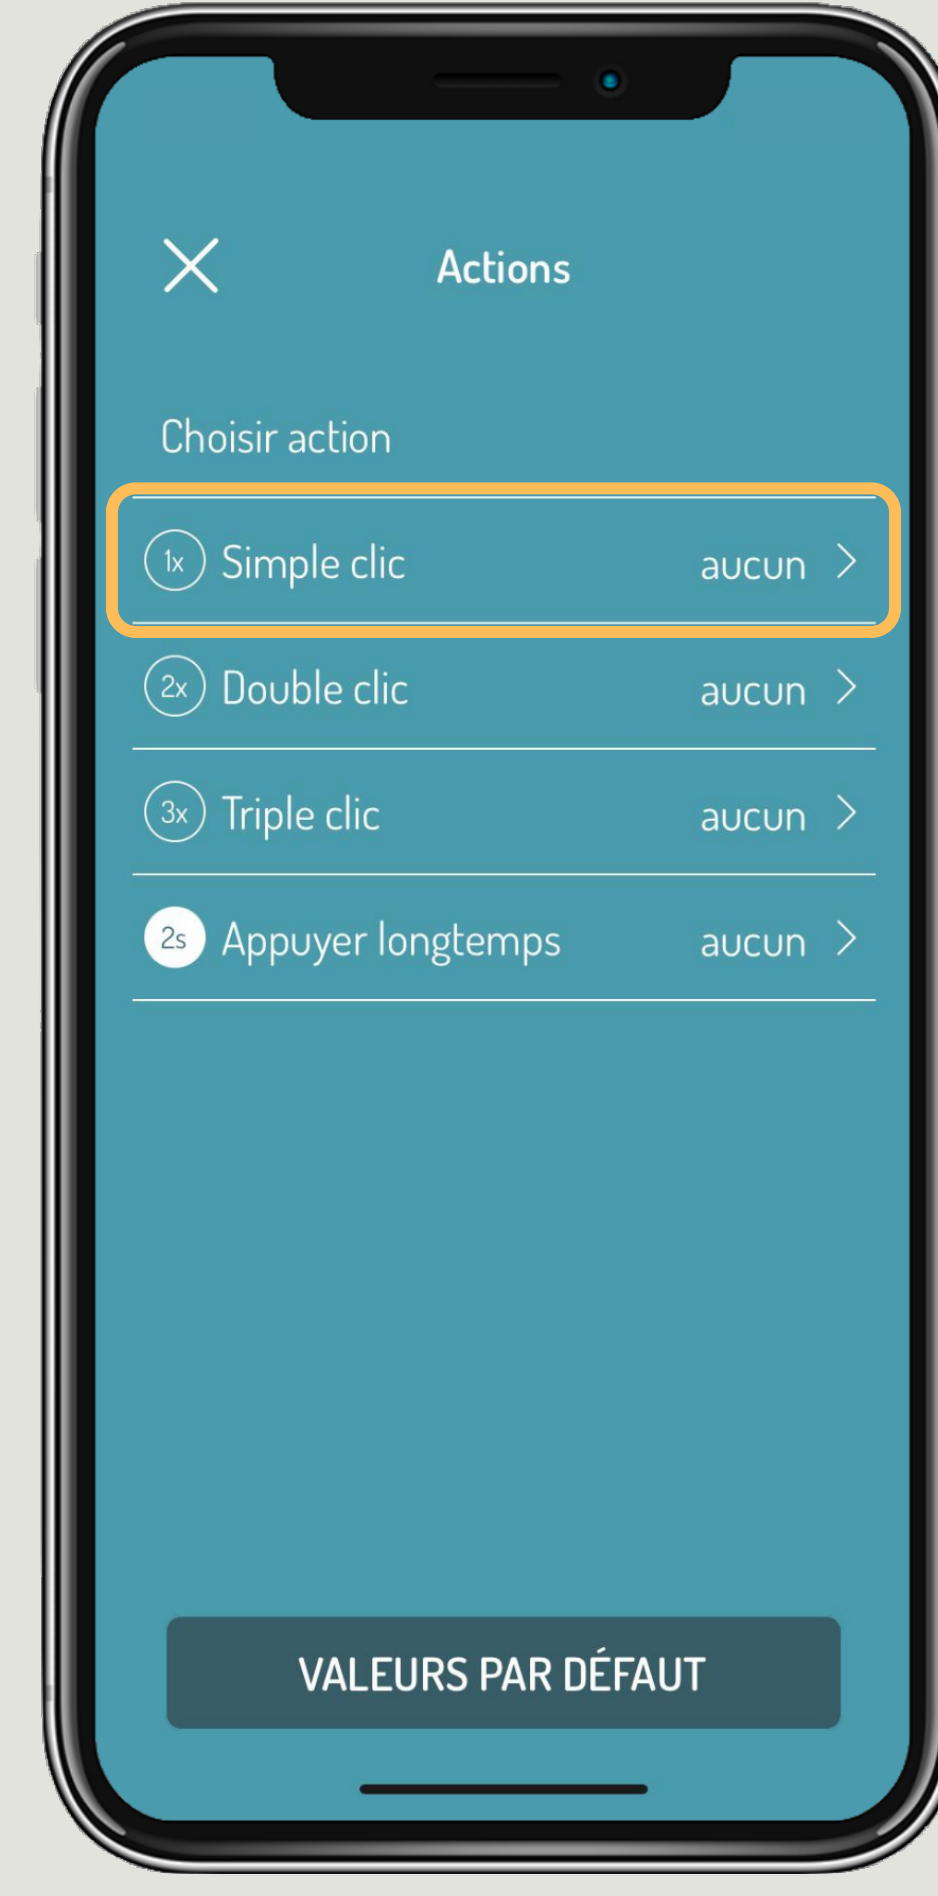

dingz

Local configuration

Add an output or an action on a button