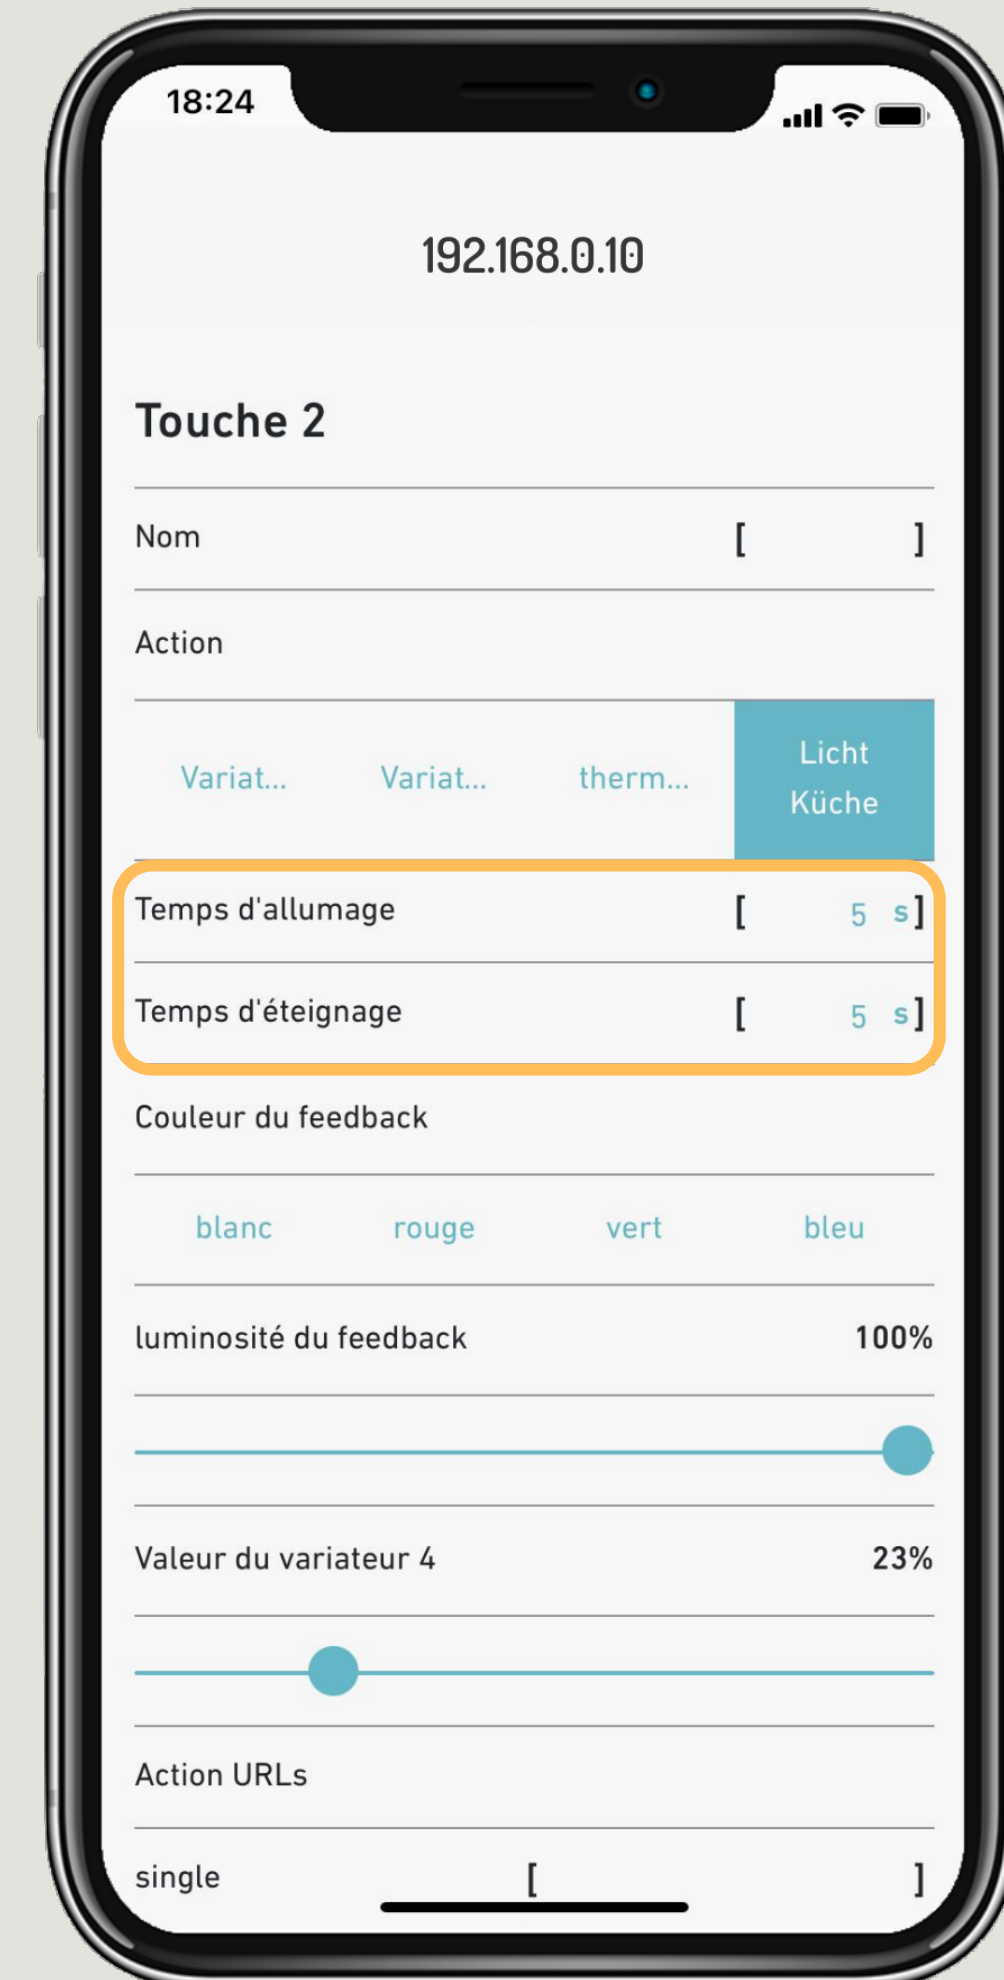

## Listing

Select the menu on the top left or scroll the list on the right touch bar

dingz

## Add device

Select the devices to be added to the network

dingz

# Local configuration

Add an output or an action on a button

dingz

## Web interface

The web interface is directly available for the configuration of advanced features

dingz

dingz.ch