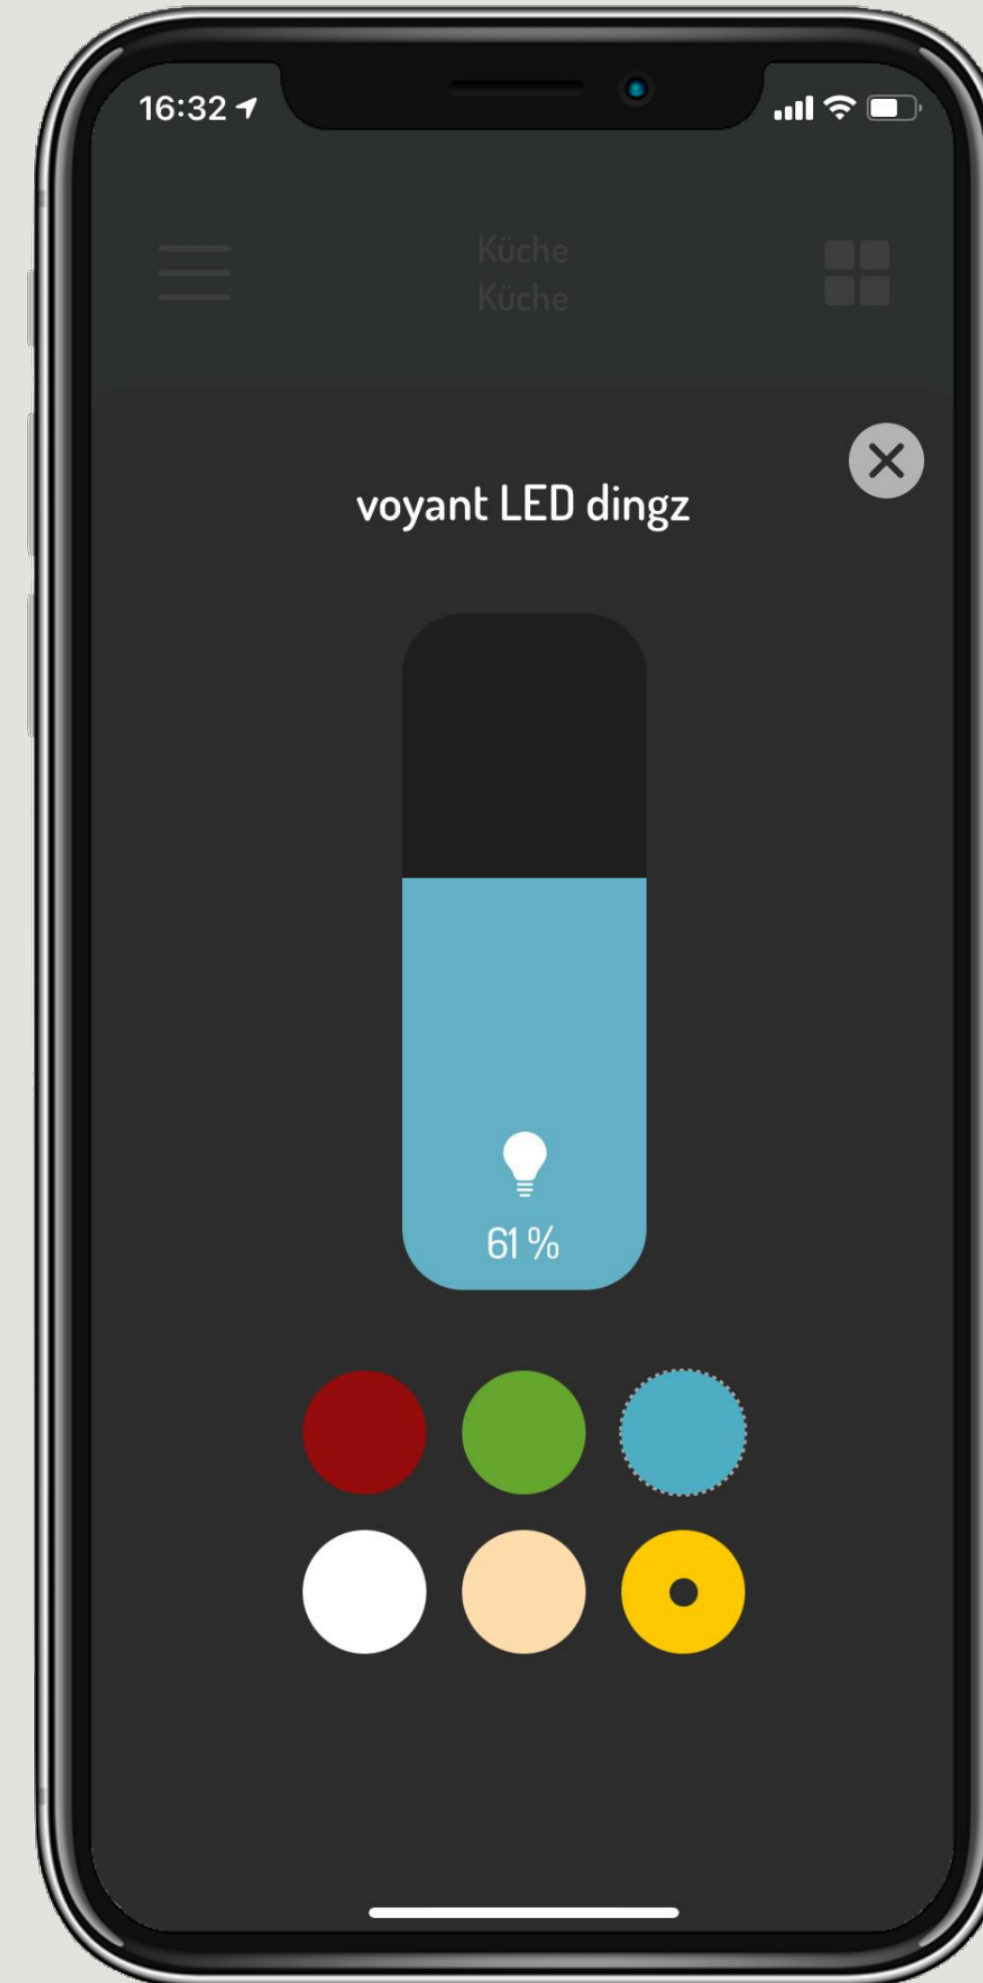

# General view

Visualize the temperature and consumption

dingz

# Motion detector configuration

Set the dimming level for dusk and night

dingz

# LED switch

Choose the color and adjust the intensity

dingz

## General switch

Switch one of the 4 general commands

dingz