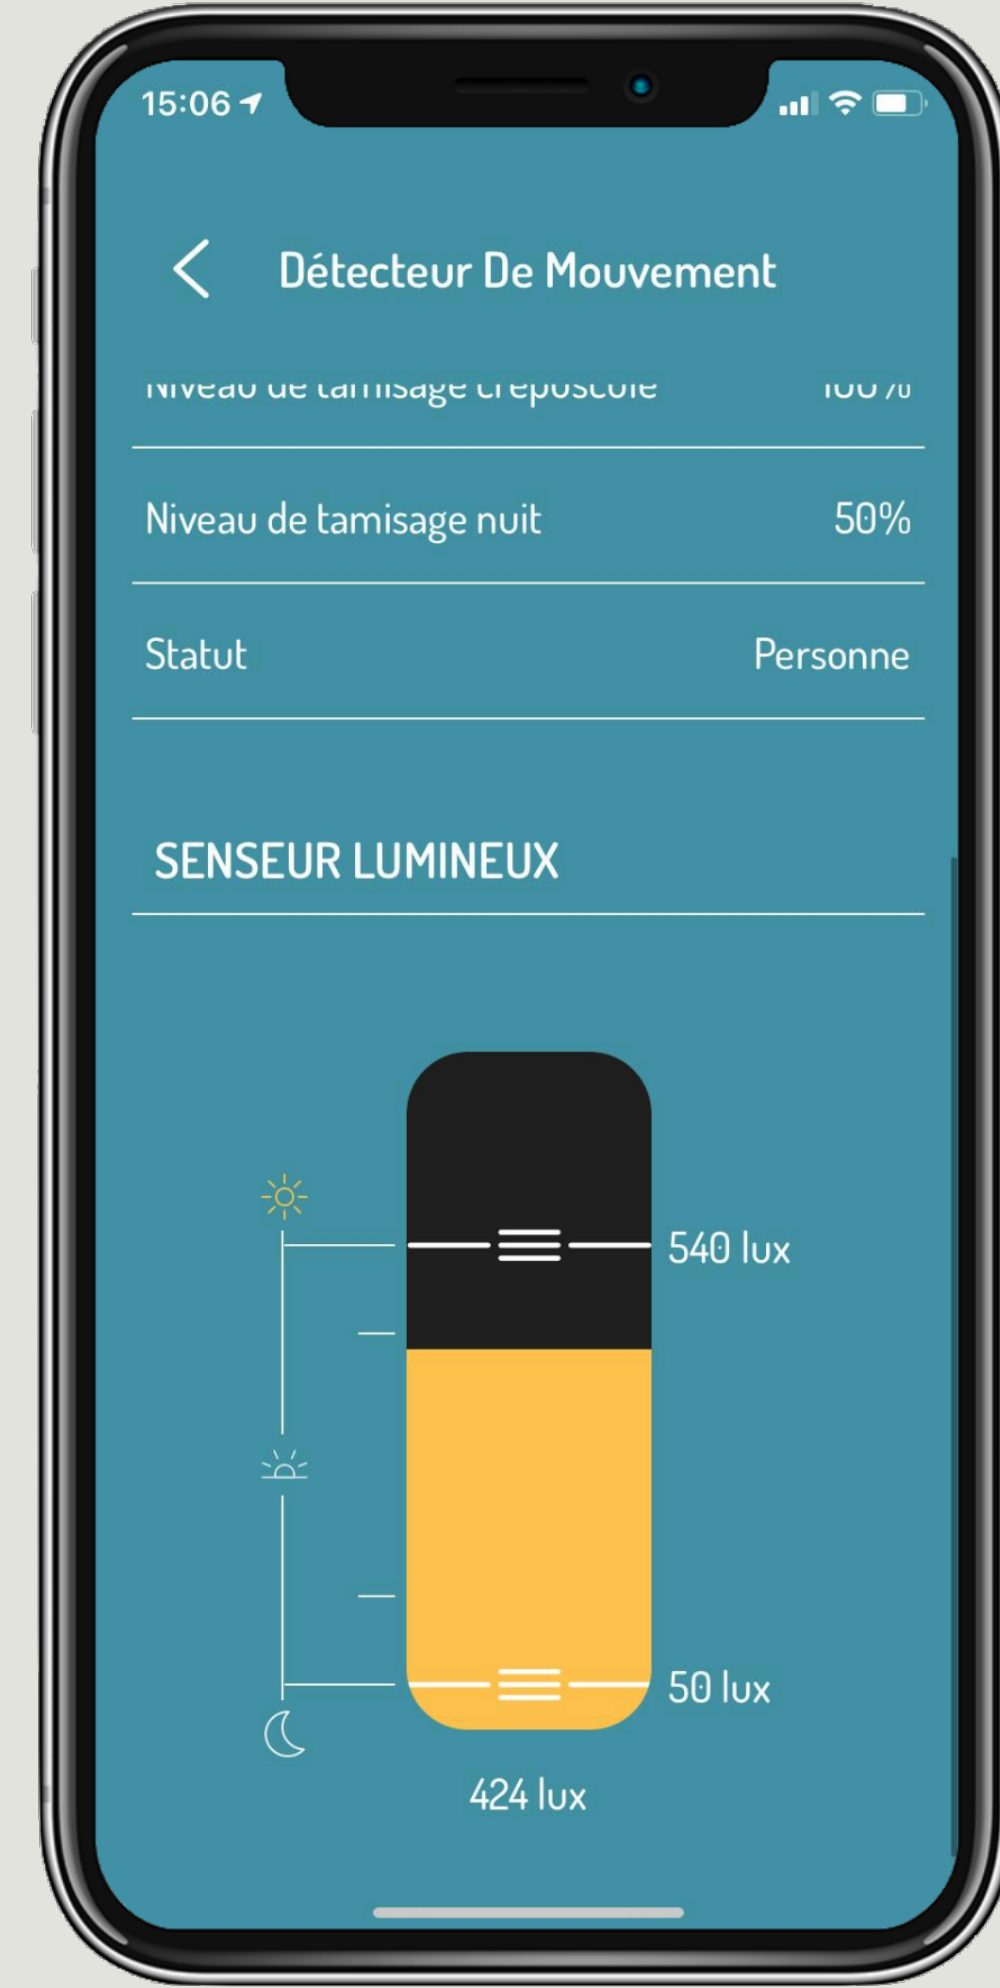

## Dimming

Switch the lights as on a real dingz or dim the dimmers with accuracy

dingz

# General view

Visualize the temperature and consumption

dingz

# Motion detector configuration

Set the dimming level for dusk and night

dingz

# LED switch

Choose the color and adjust the intensity

dingz