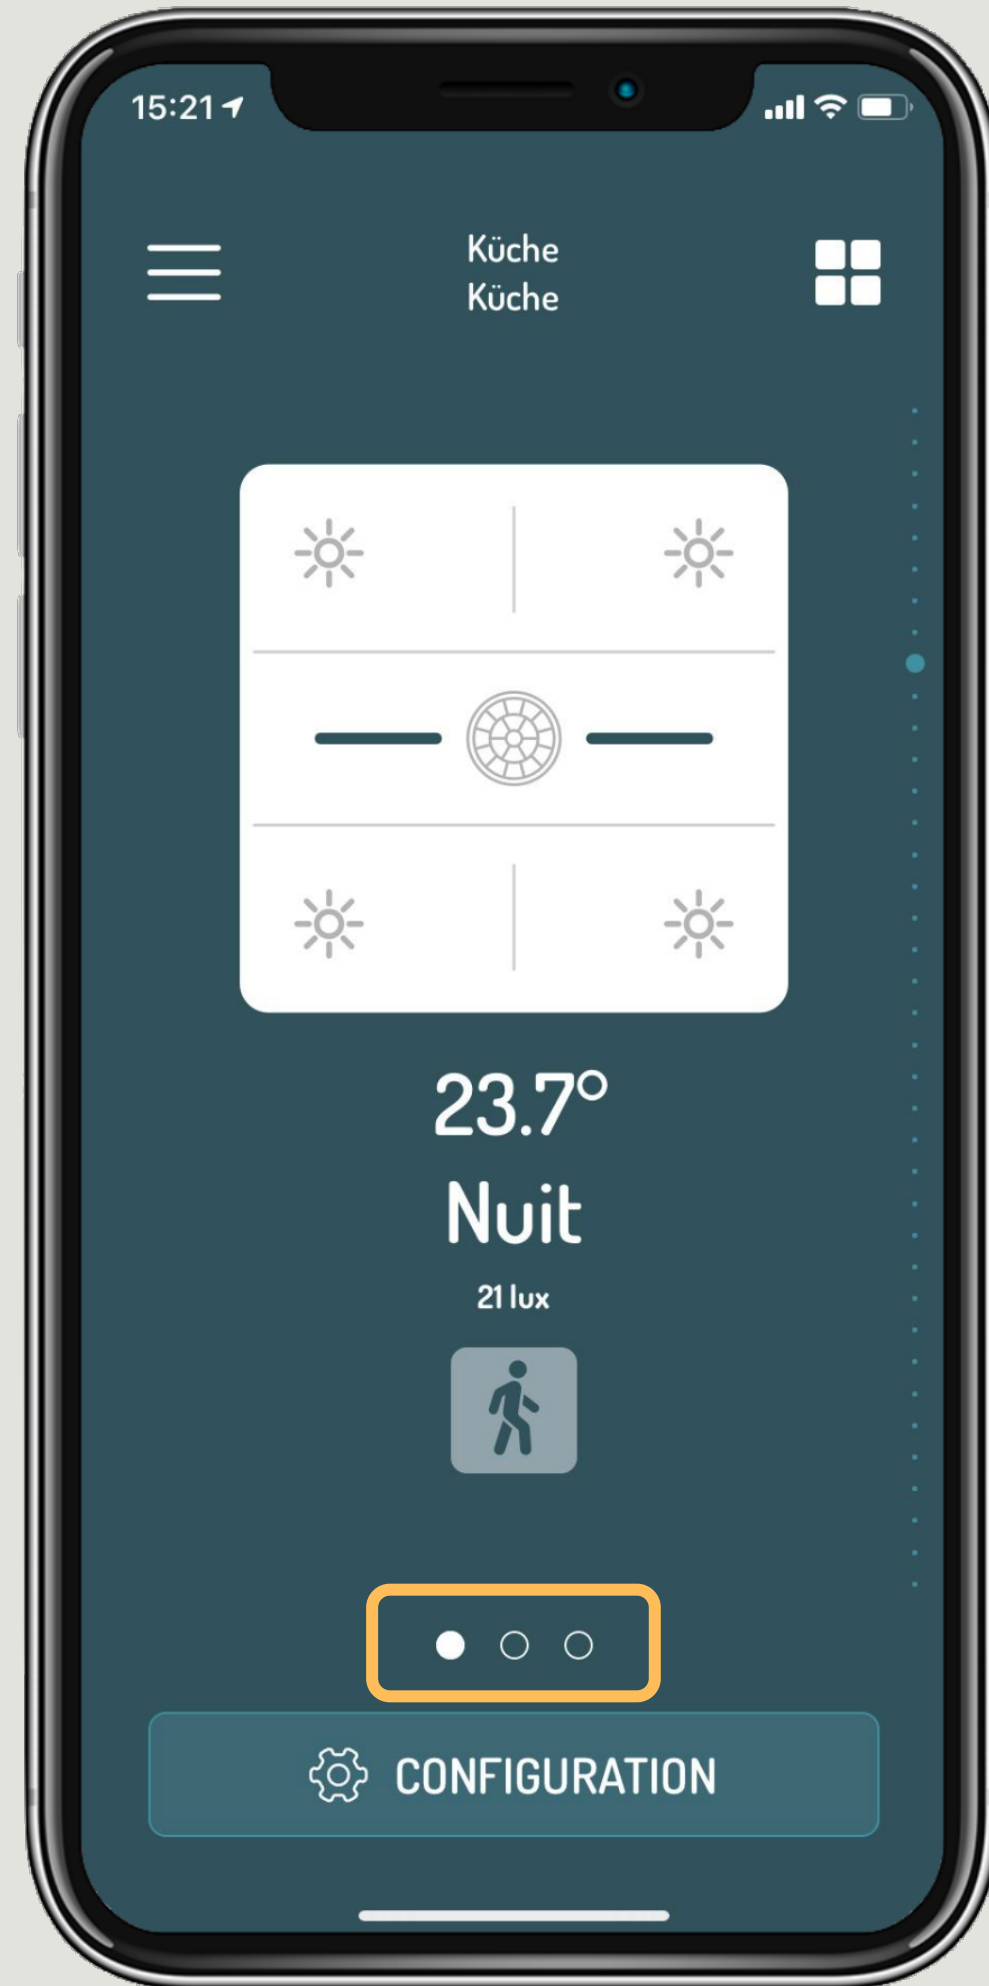

## Dimming

Switch the lights as on a real dingz or dim the dimmers with accuracy

dingz

# General view

Visualize the temperature and consumption

dingz

# Motion detector configuration

Set the dimming level for dusk and night

dingz

# LED switch

Choose the color and adjust the intensity

dingz