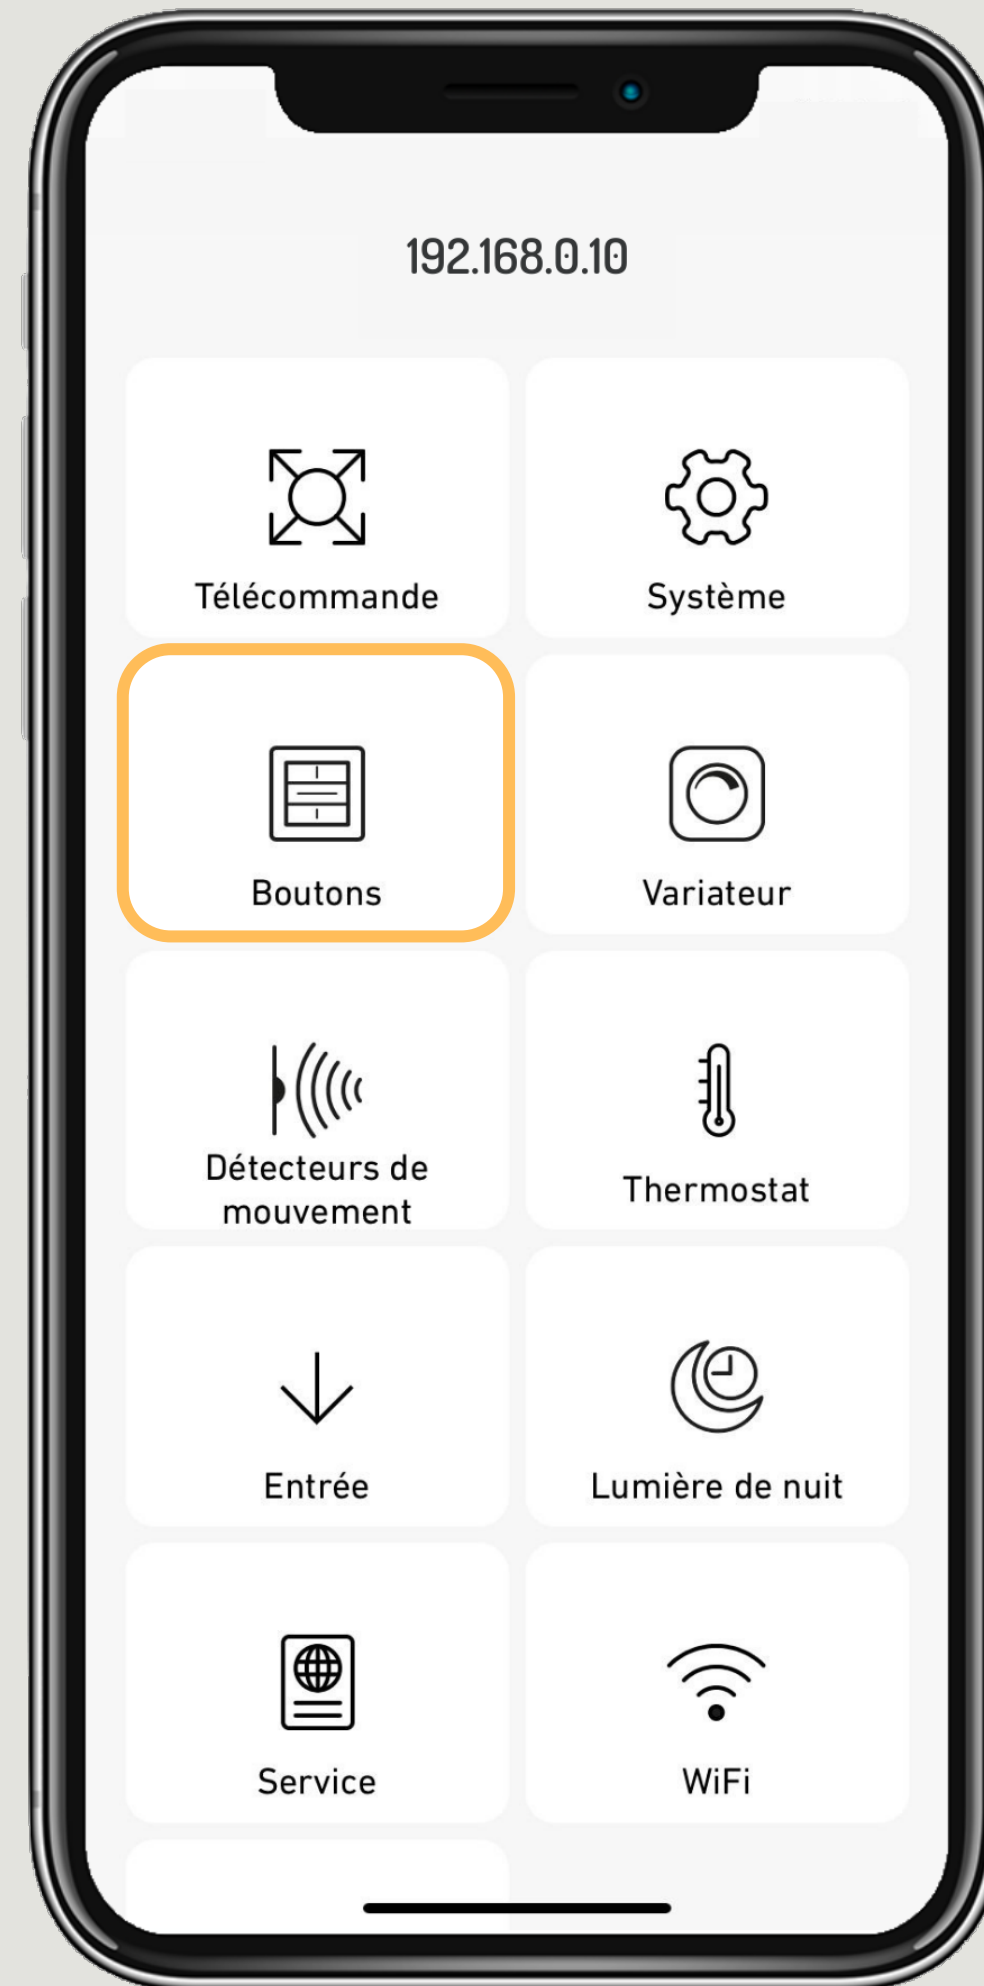

## Listing

Select the menu on the top left or scroll the list on the right touch bar

dingz

## Add device

Select the devices to be added to the network

dingz

# Local configuration

Add an output or an action on a button

dingz

## Web interface

The web interface is directly available for the configuration of advanced features

dingz

dingz.ch