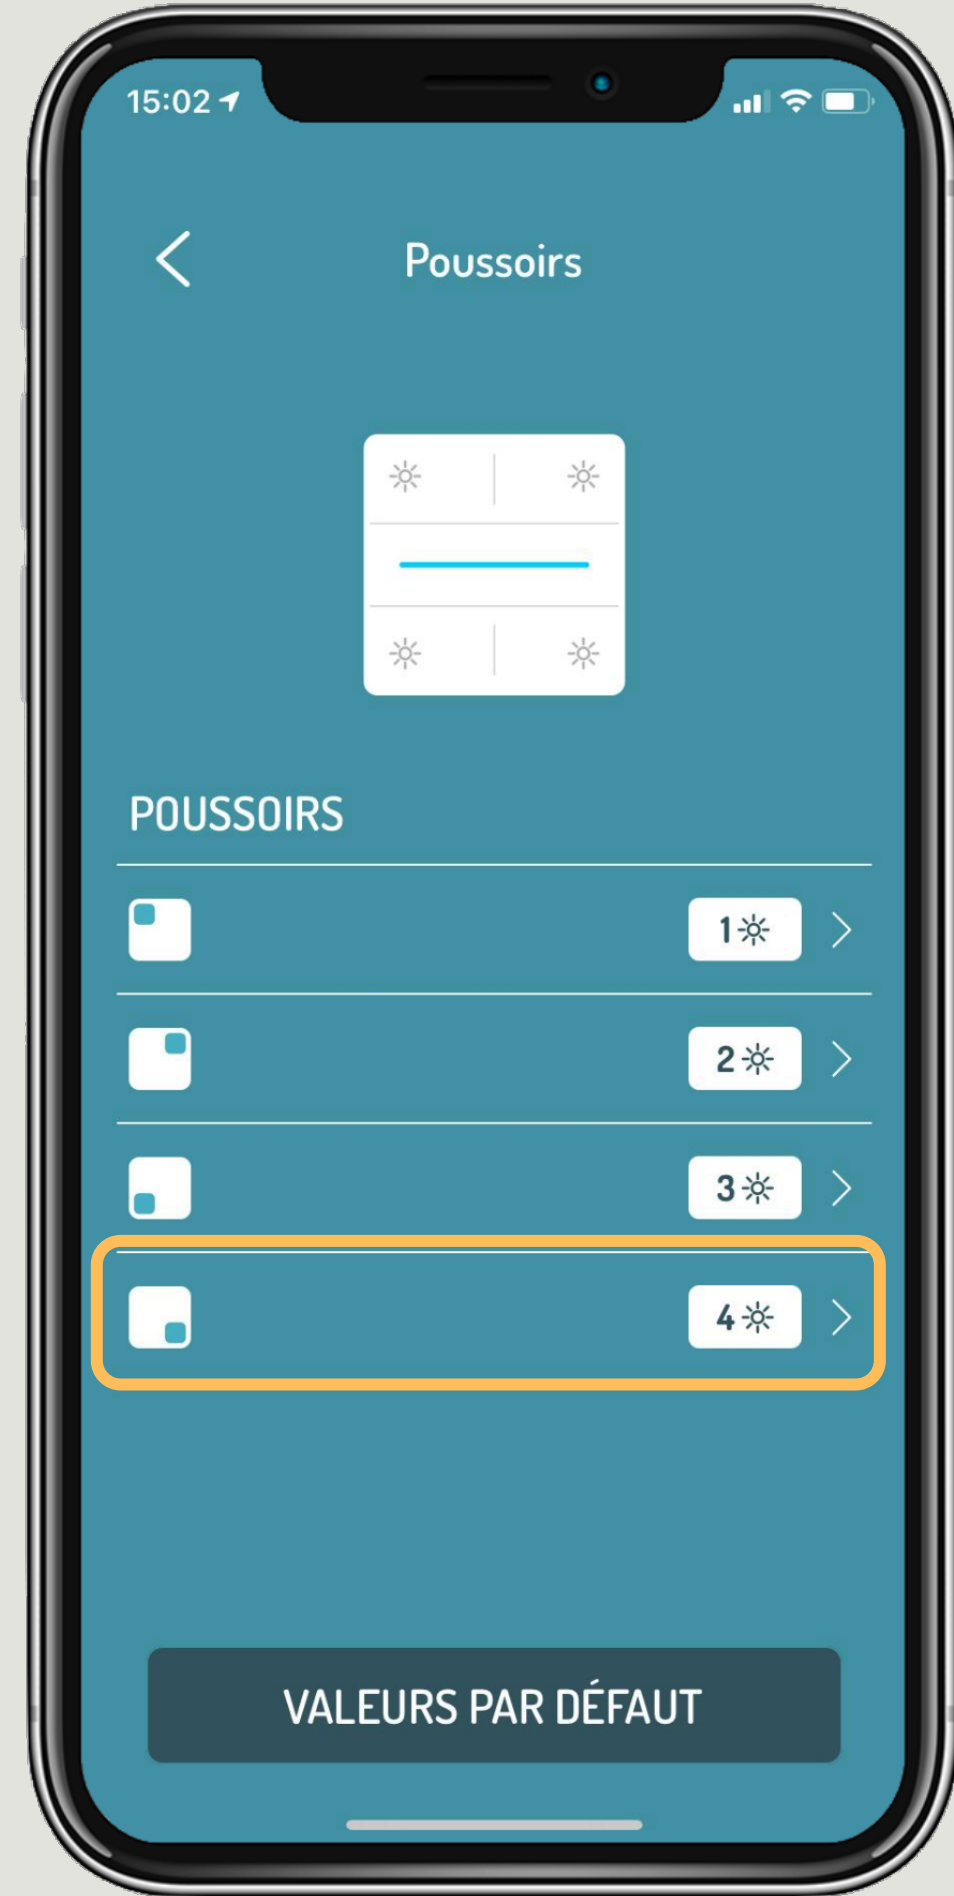

dingz

Local configuration

Add an output or an action on a button