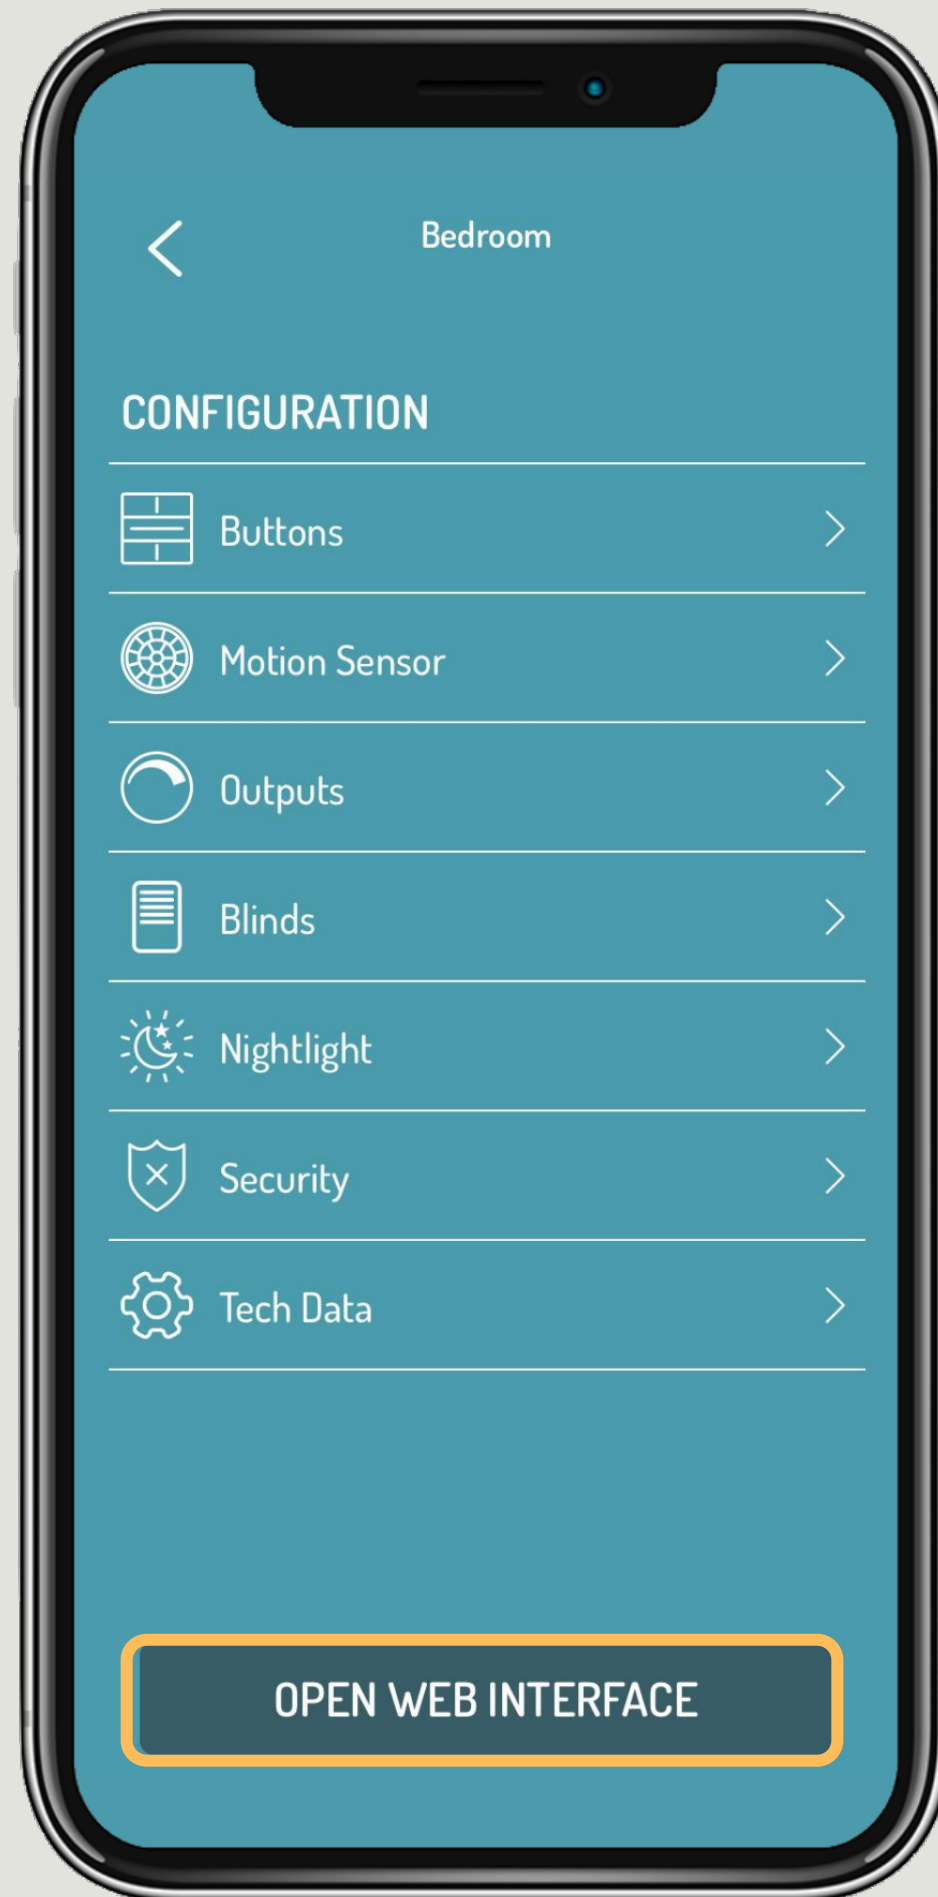

dingz

Web interface

The web interface is directly available for the configuration of advanced features