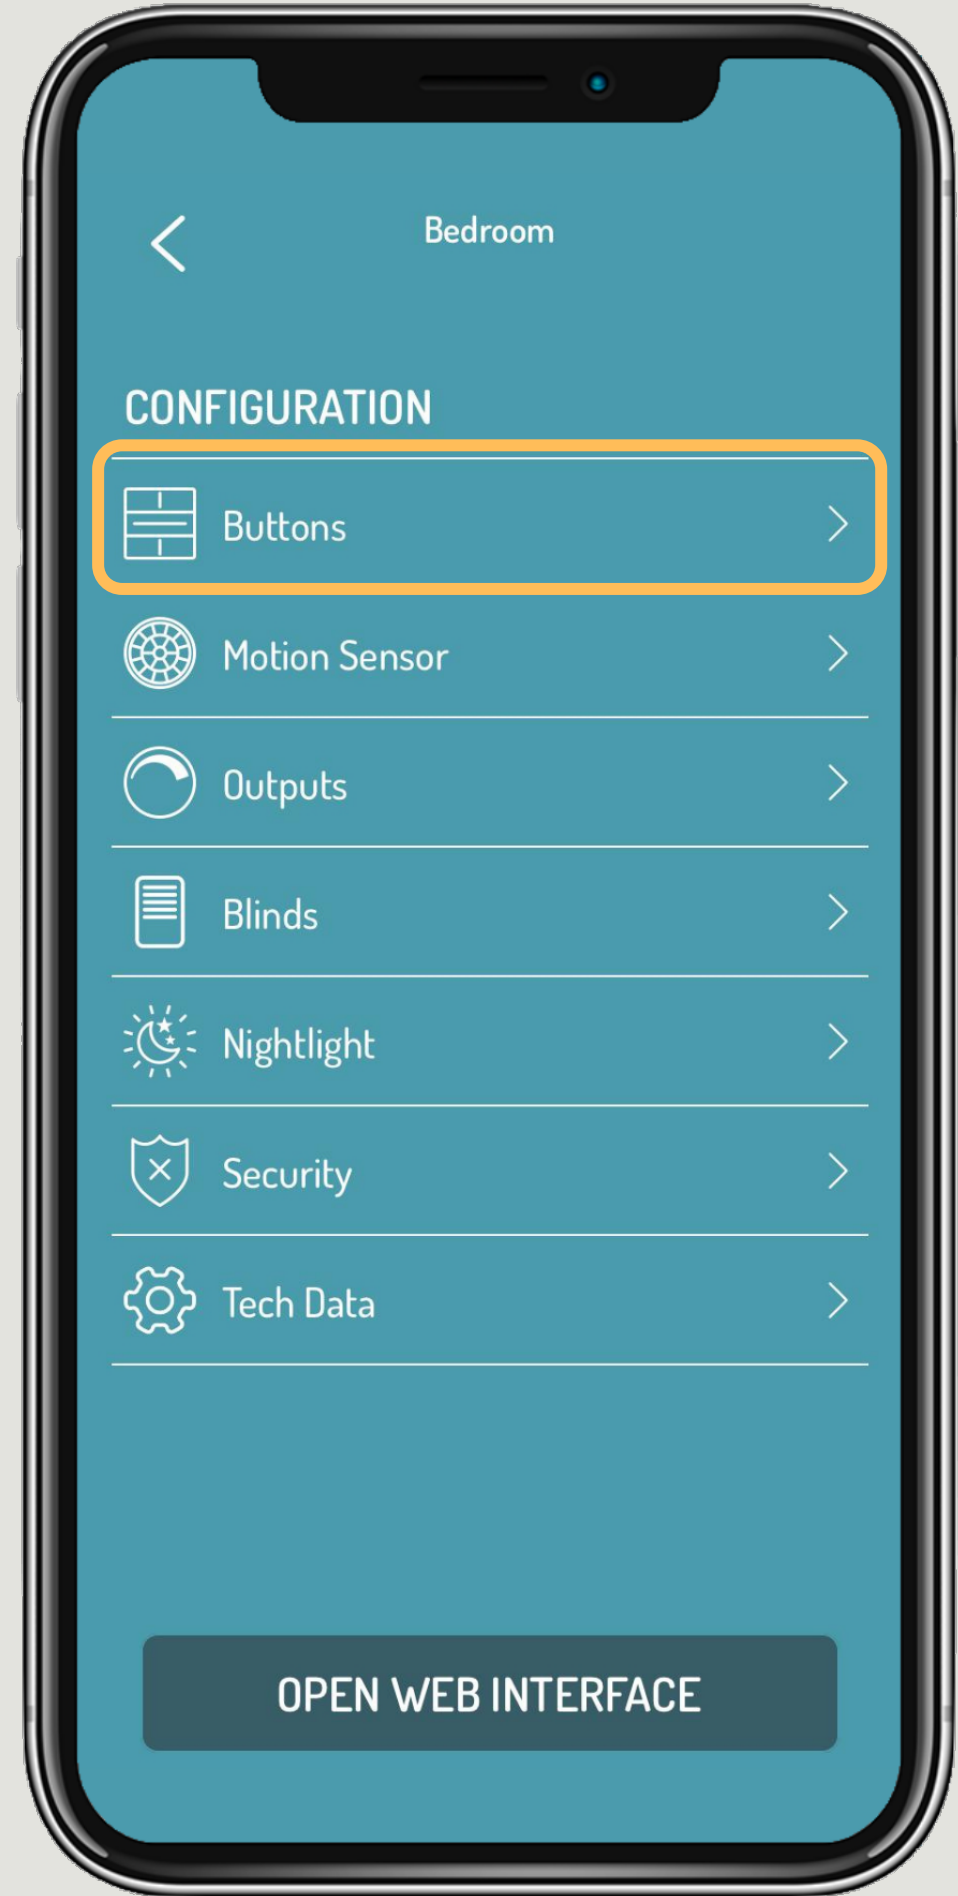

## General switch

Switch one of the 4 general commands

dingz

## Listing

Select the menu on the top left or scroll the list on the right touch bar

dingz

## Add device

Select the devices to be added to the network

dingz

# Local configuration

Add an output or an action on a button

dingz