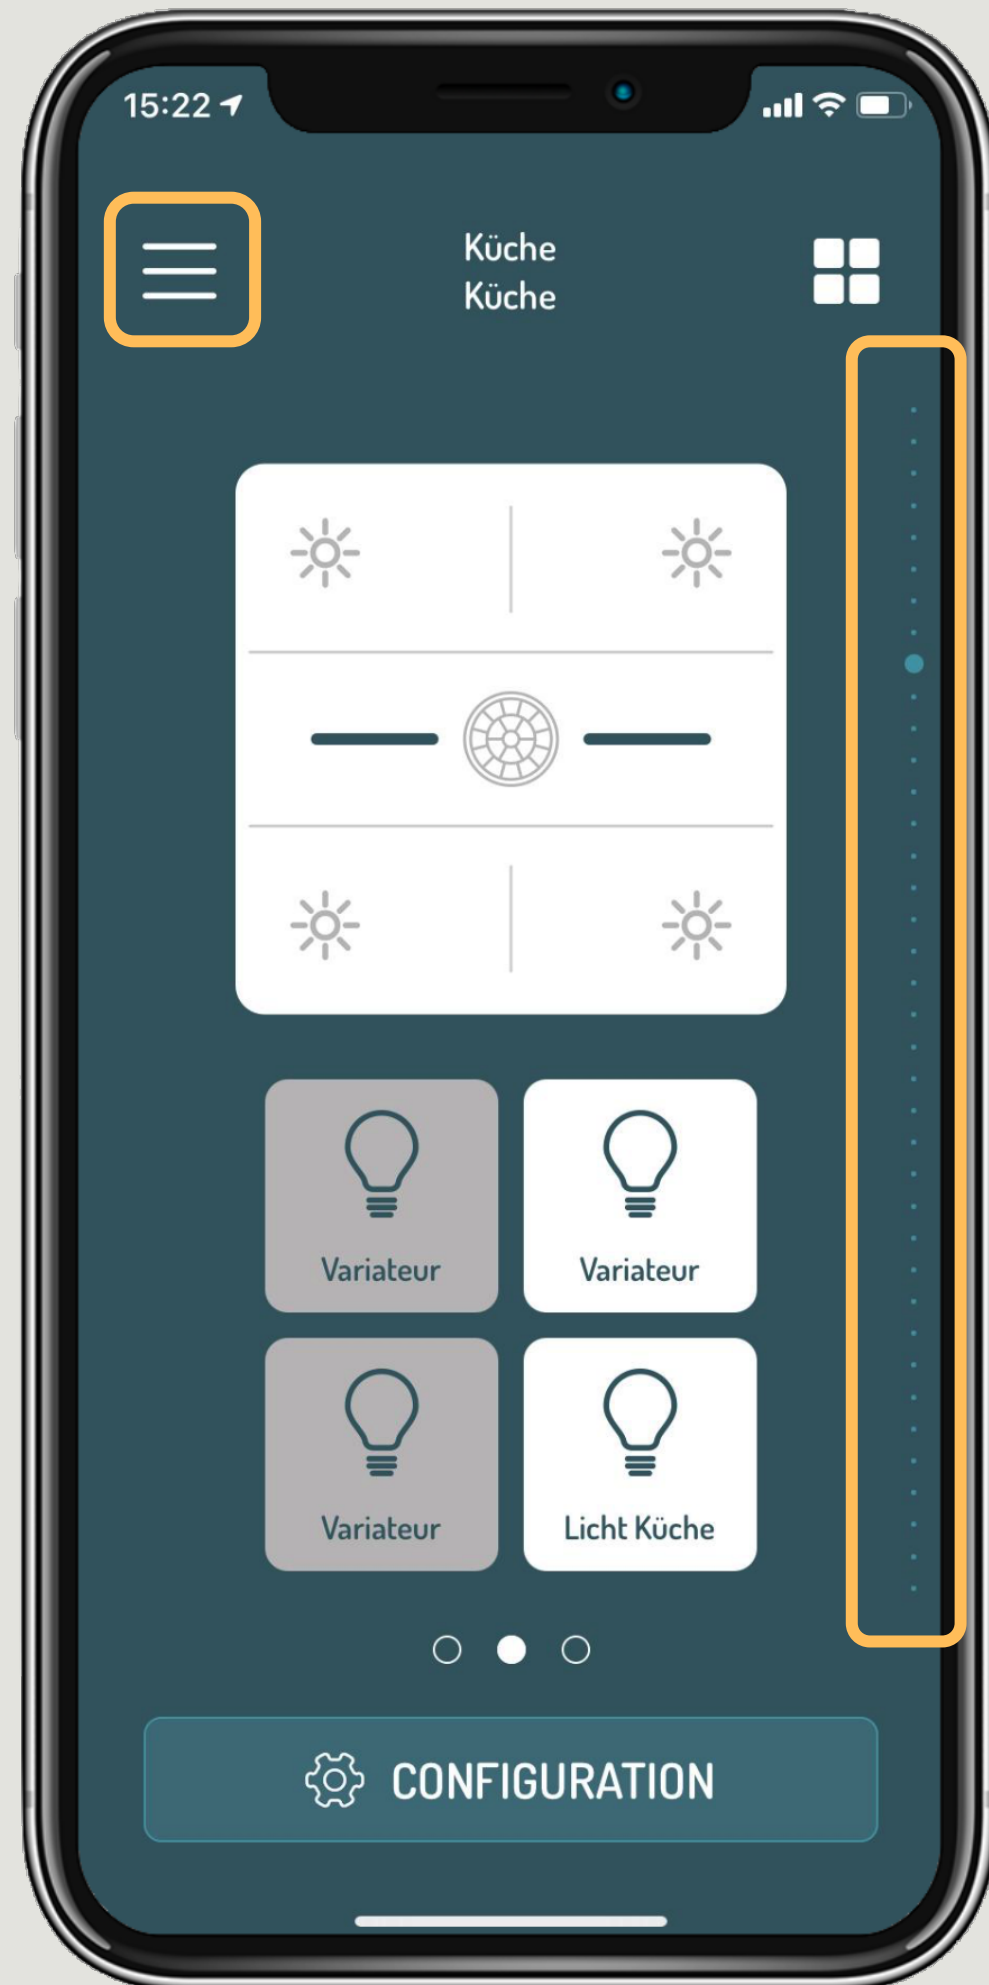

# LED switch

Choose the color and adjust the intensity

dingz

## General switch

Switch one of the 4 general commands

dingz

## Listing

Select the menu on the top left or scroll the list on the right touch bar

dingz

## Add device

Select the devices to be added to the network

dingz