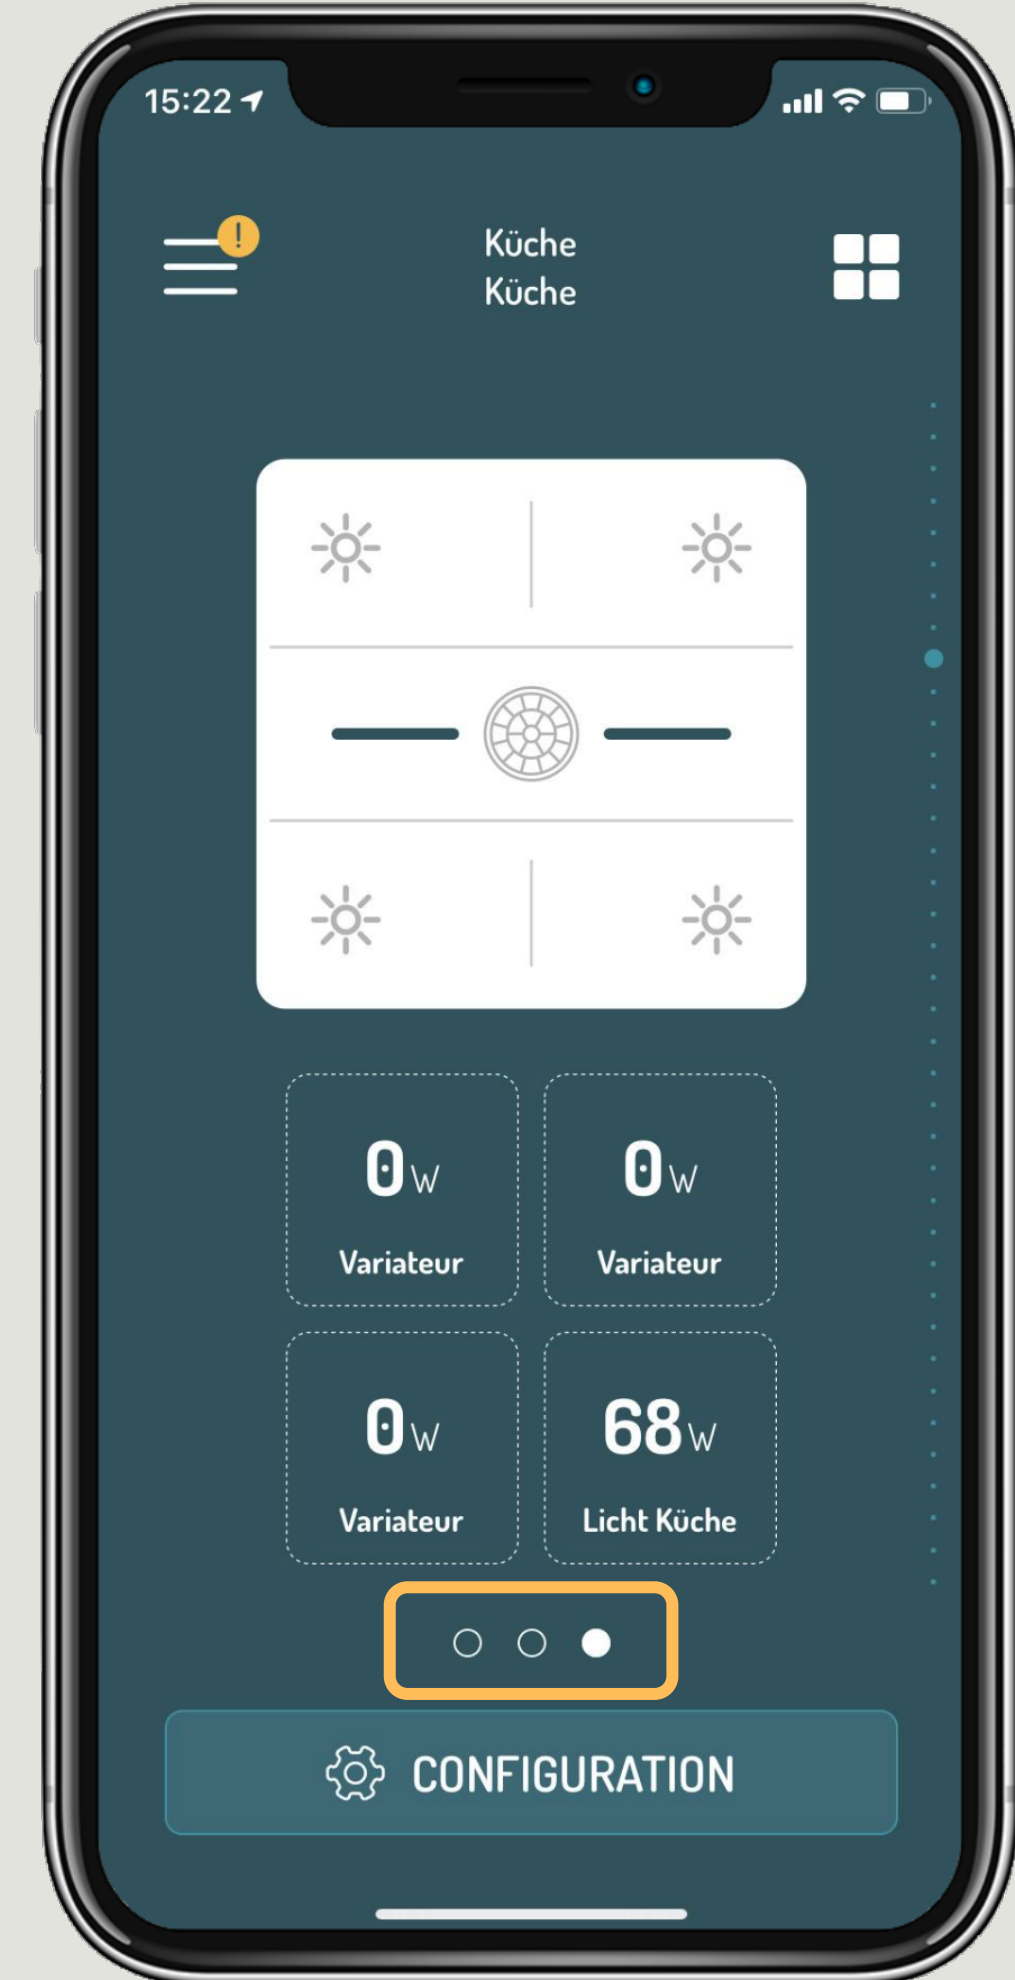

## Dimming

Switch the lights as on a real dingz or dim the dimmers with accuracy

dingz

# General view

Visualize the temperature and consumption

dingz

# Motion detector configuration

Set the dimming level for dusk and night

dingz

# LED switch

Choose the color and adjust the intensity

dingz