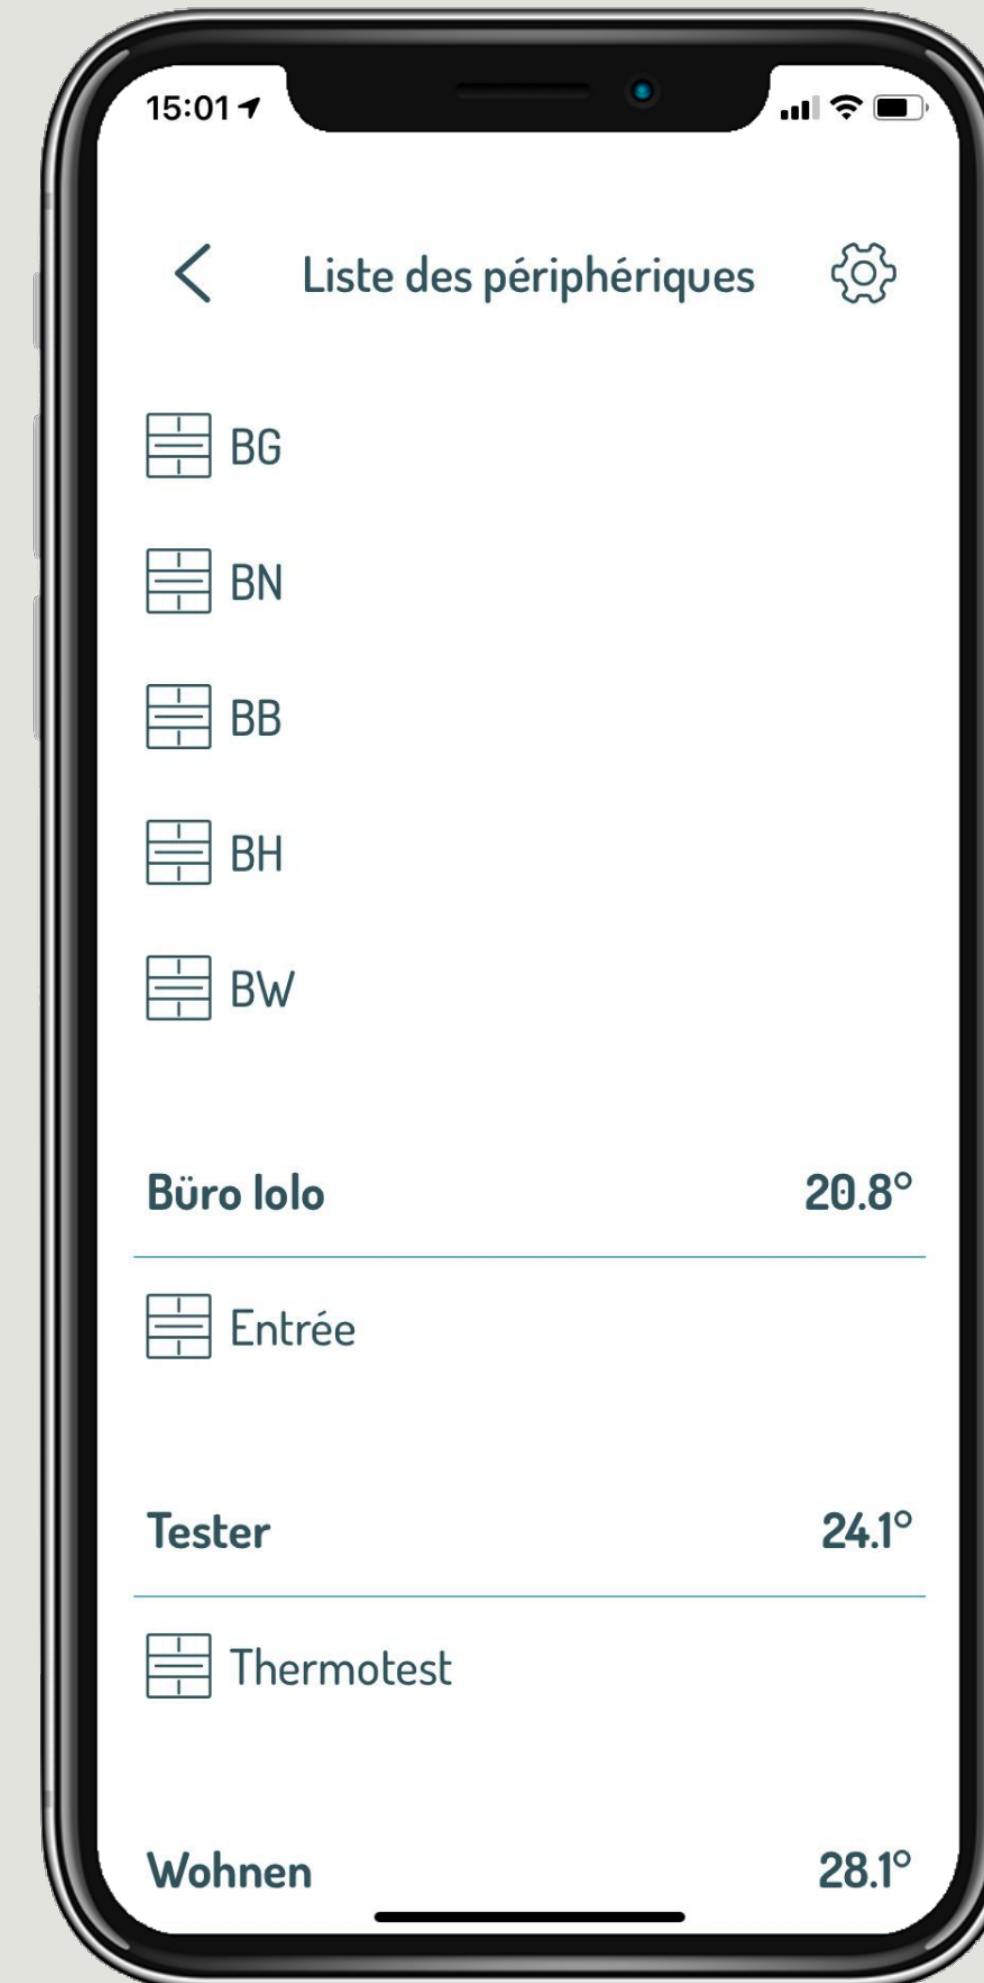

# LED switch

Choose the color and adjust the intensity

dingz

## General switch

Switch one of the 4 general commands

dingz

## Listing

Select the menu on the top left or scroll the list on the right touch bar

dingz