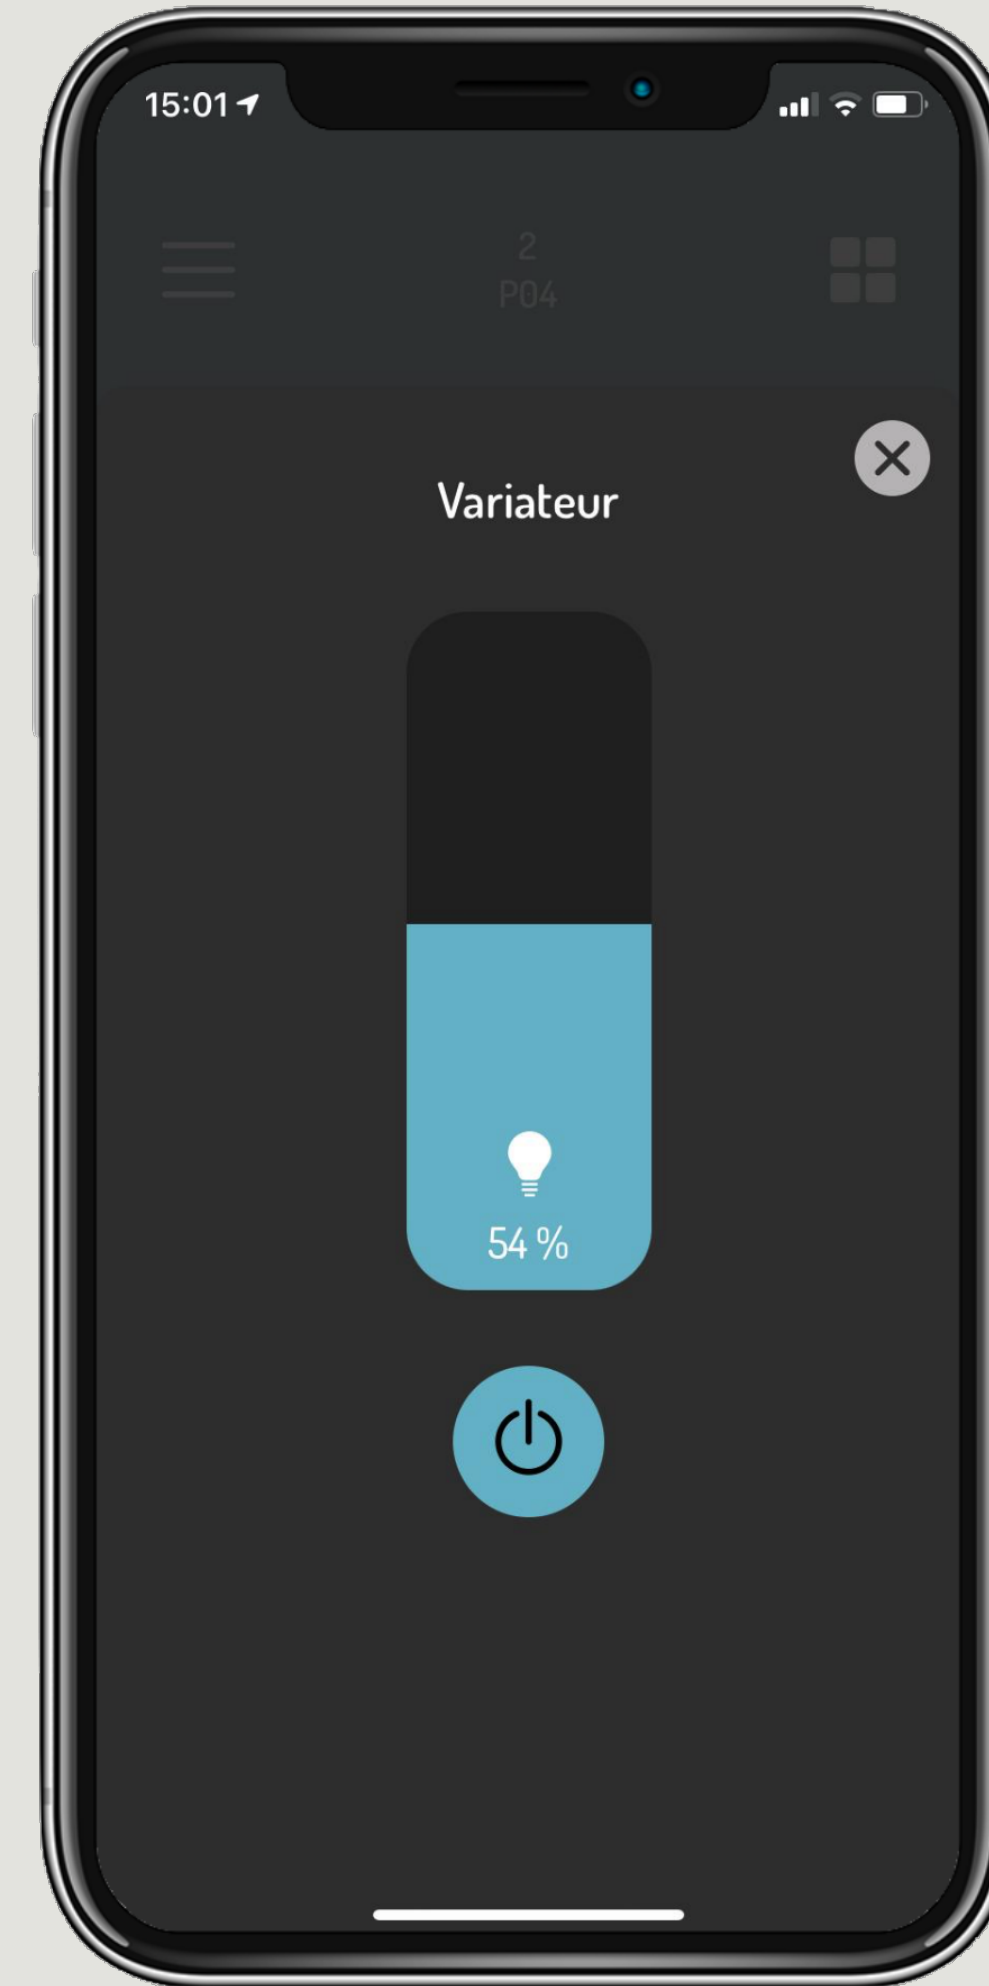

## Dimming

Switch the lights as on a real dingz or dim the dimmers with accuracy

dingz

# General view

Visualize the temperature and consumption

dingz