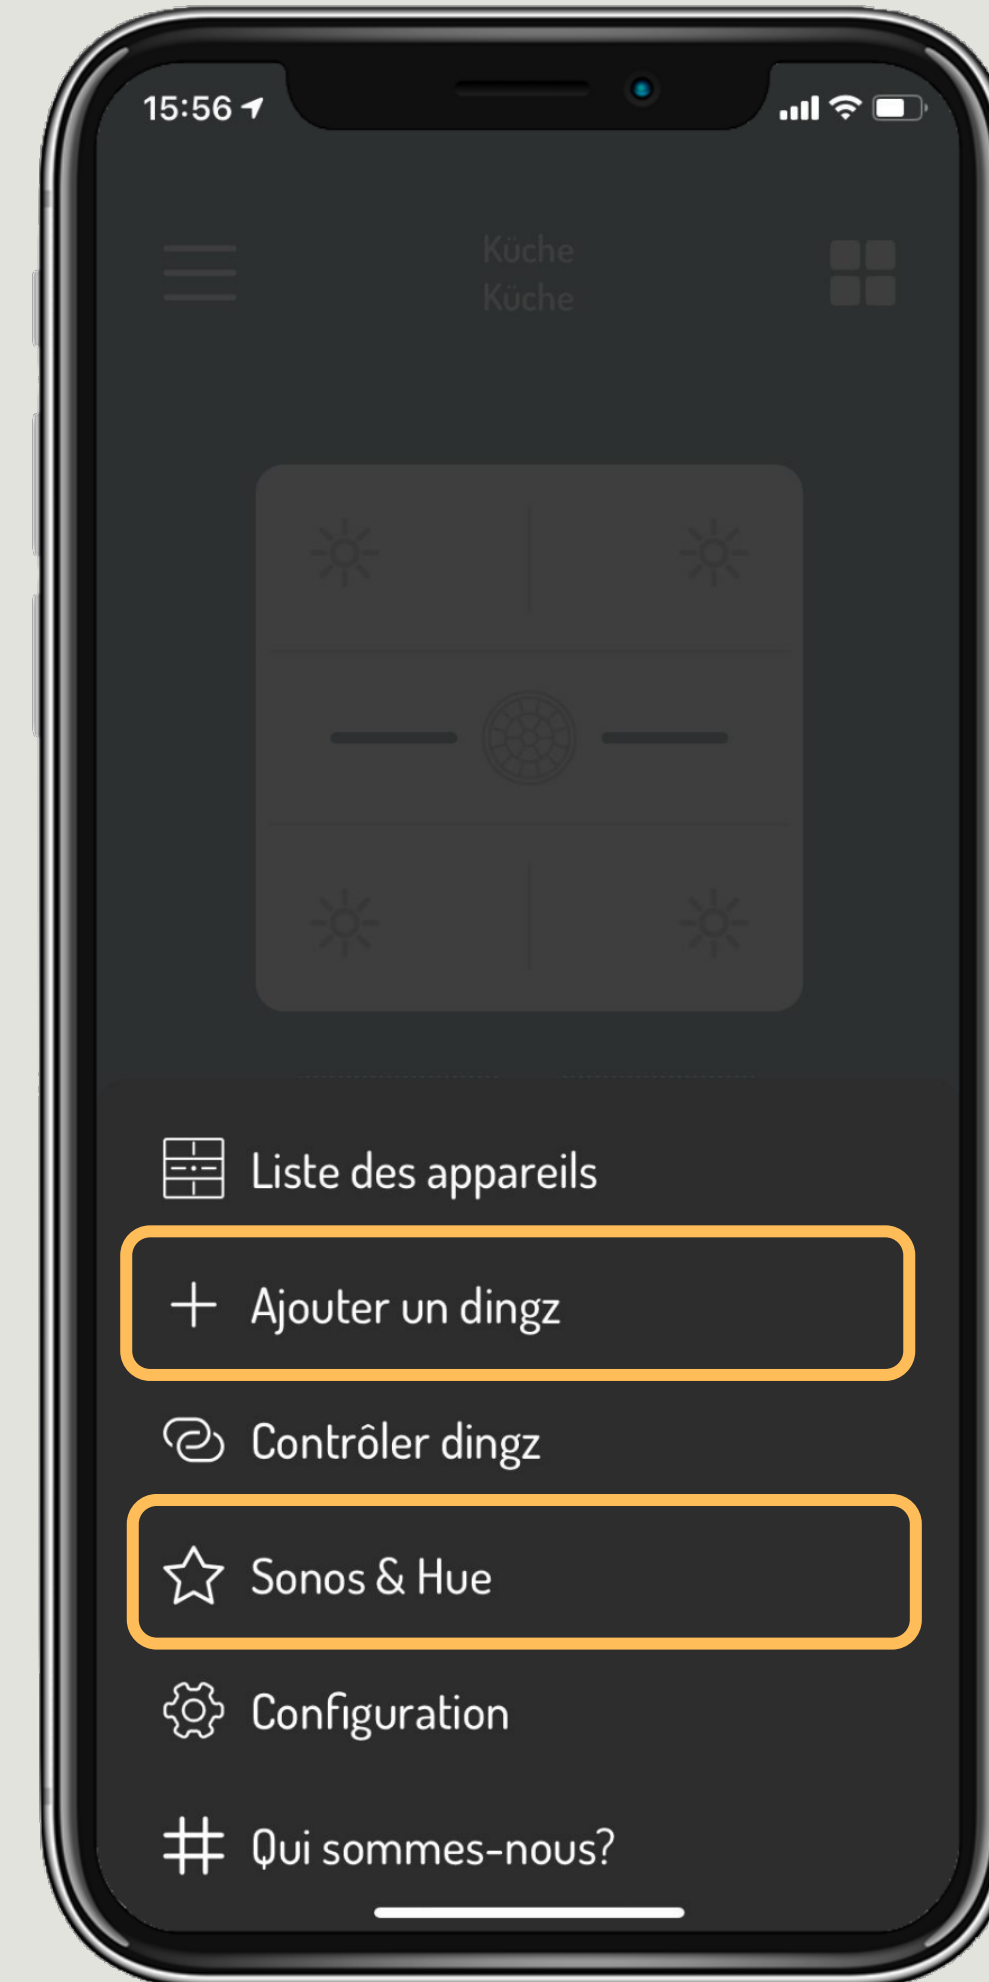

# LED switch

Choose the color and adjust the intensity

dingz

## General switch

Switch one of the 4 general commands

dingz

## Listing

Select the menu on the top left or scroll the list on the right touch bar

dingz

## Add device

Select the devices to be added to the network

dingz