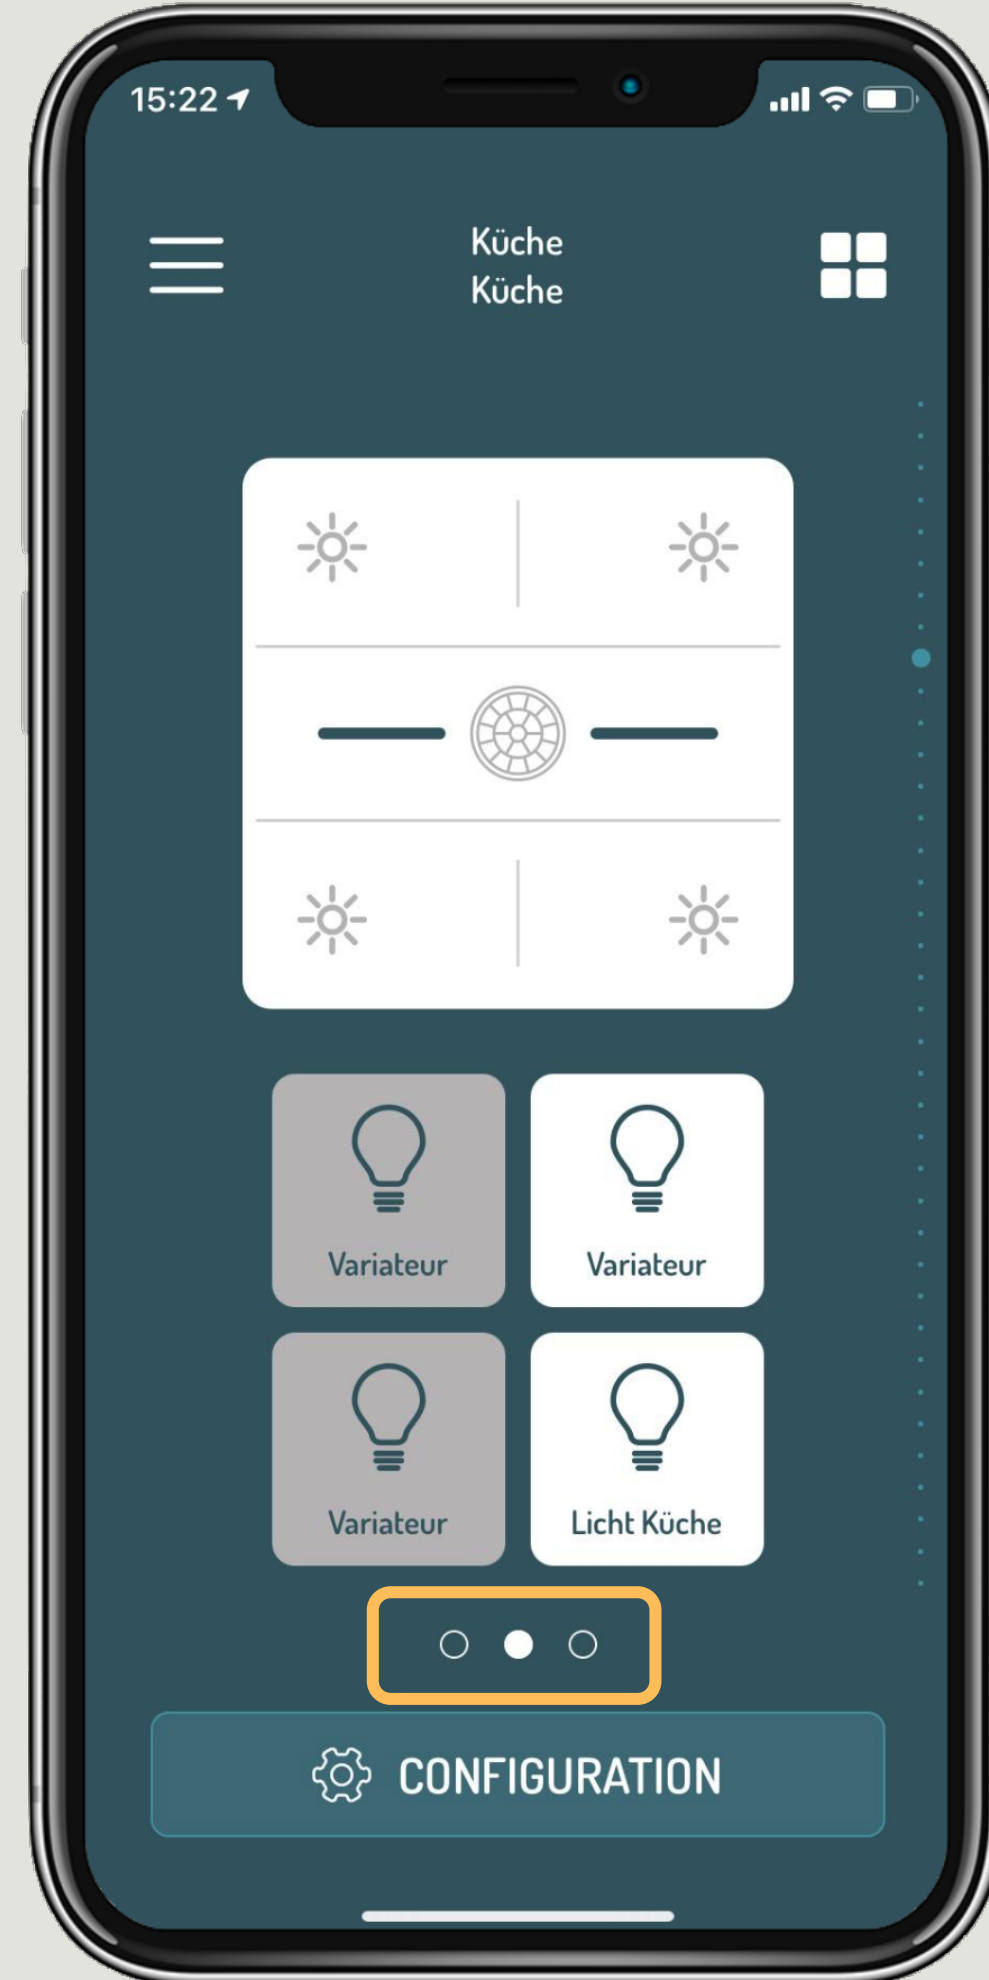

## Dimming

Switch the lights as on a real dingz or dim the dimmers with accuracy

dingz

# General view

Visualize the temperature and consumption

dingz

# LED switch

Choose the color and adjust the intensity

dingz

## General switch

Switch one of the 4 general commands

dingz