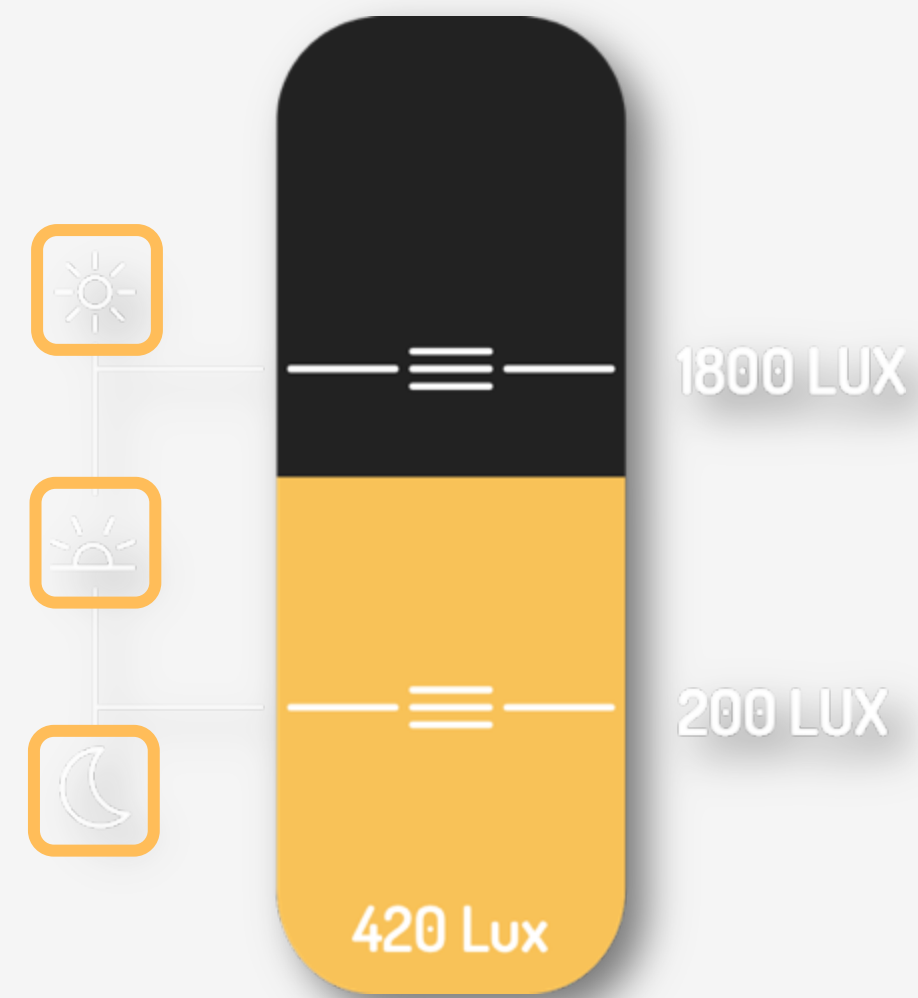

Motion detector

Light switch according to the outside brightness via the motion detector

Local configuration

Create your own local configuration via the app without wifi
The connection is made via the dingz network (Access Point)