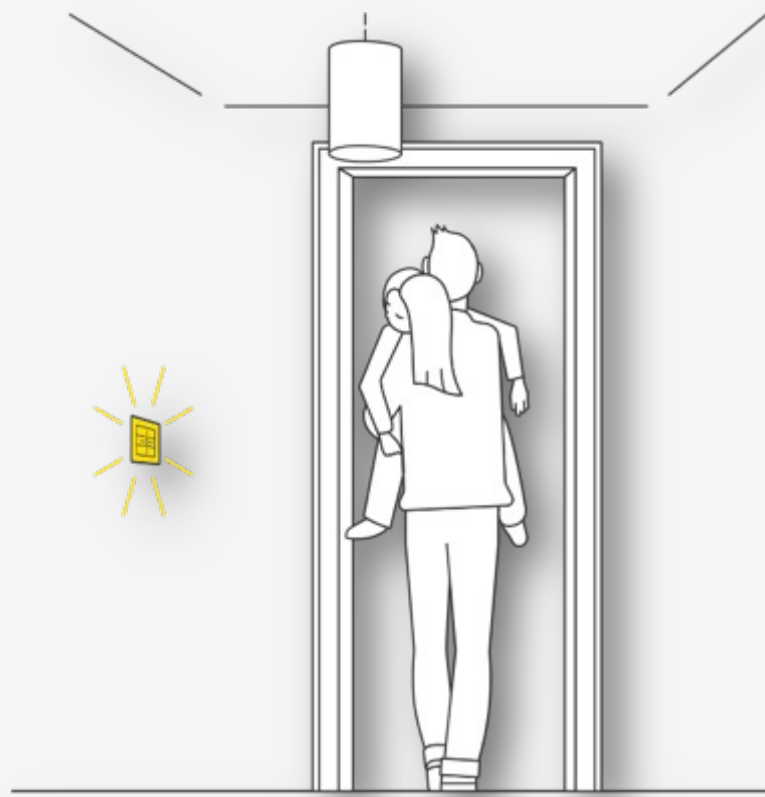

Energy saving

- PIR (motion detector and light measurement)
- Dimming (10-50%)