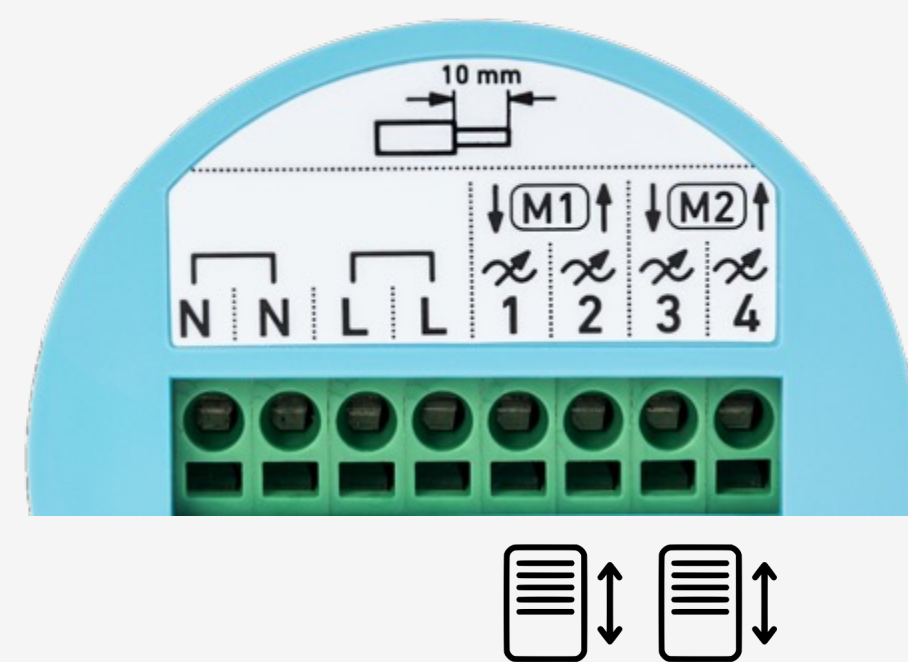

Local configuration

Without configuration

Exemple for lights

With configuration

Exemple for blinds

The buttons are adjustable according to the outputs

Wifi configuration

Control a multitude of devices like Philips Hue and Sonos through the wifi access point.