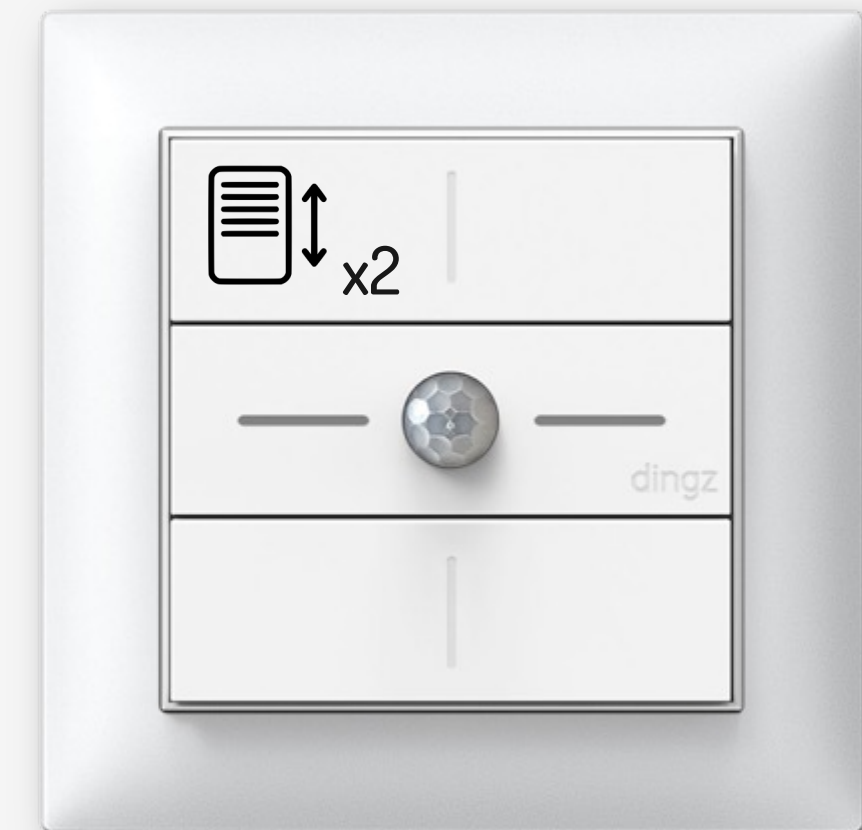

Local configuration

Without configuration

Exemple for lights

With configuration

Exemple for blinds

The buttons are adjustable according to the outputs

Wifi configuration

Control a multitude of devices like Philips Hue and Sonos through the wifi access point.