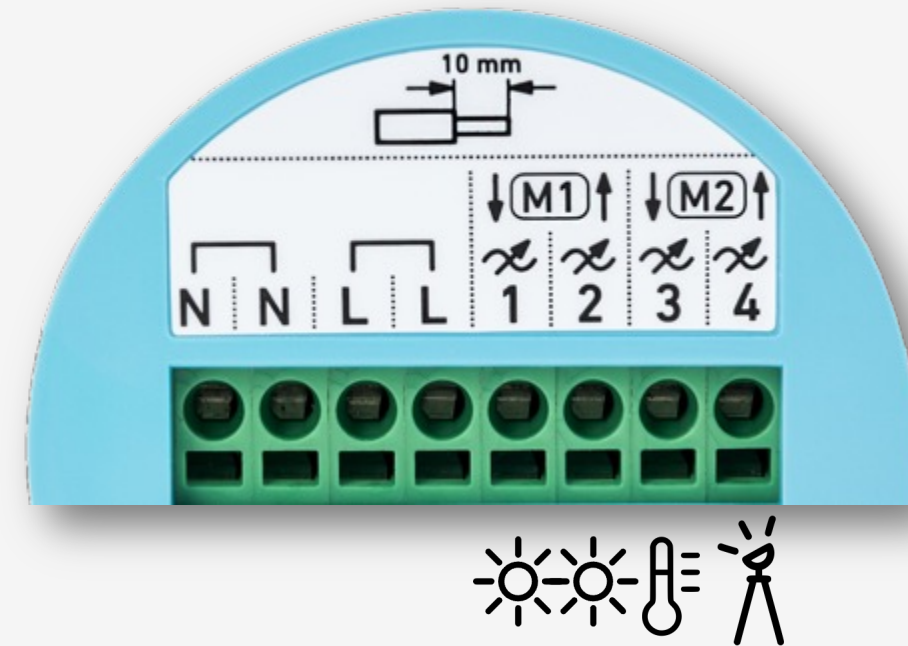

Exemple for lights