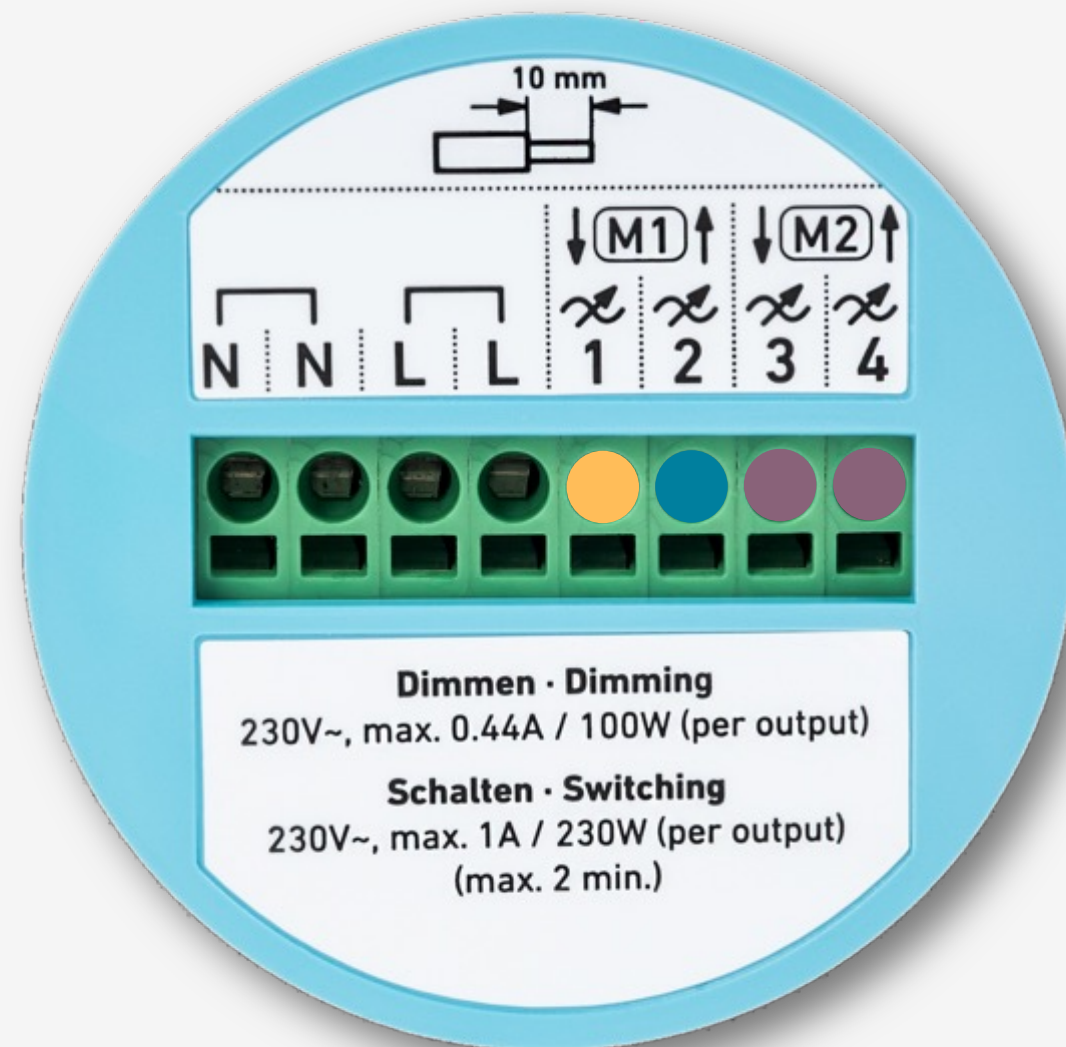

6 semi-detached villas – Courroux

Basic functionalities

- 1  Light - dimmer
- 2  thermostat
- M2  blinds & slats
-  motion detector
-  ventilation
-  managed socket

The dingz has 4 dimmers or 2 blinds.

The devices are directly functional without configuration