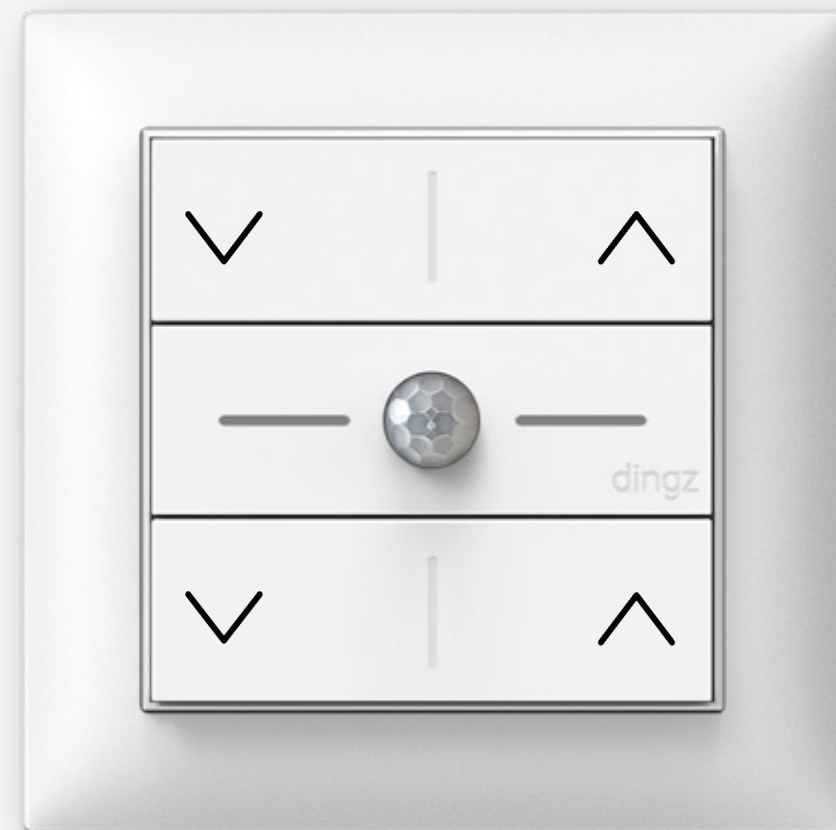

Motion detector

Light switch according to the outside brightness via the motion detector

Local configuration

Create your own local configuration via the app without wifi
The connection is made via the dingz network (Access Point)

Local configuration

Without configuration

Exemple for lights

With configuration

Exemple for blinds

The buttons are adjustable according to the outputs

Wifi configuration

Control a multitude of devices like Philips Hue and Sonos through the wifi access point.