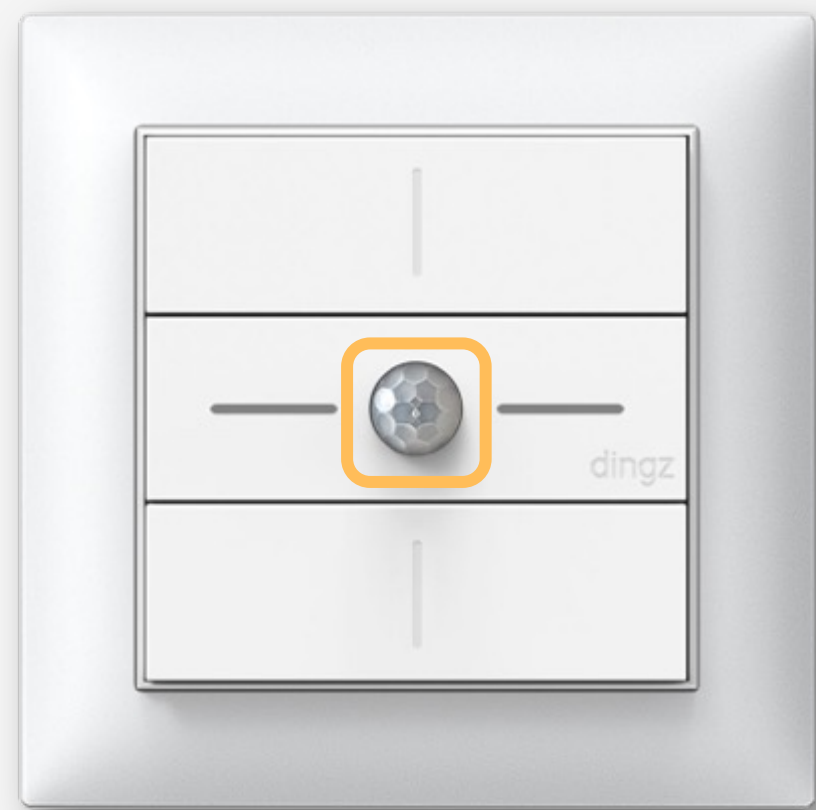

6 semi-detached villas – Courroux

Basic functionalities

- 1  Light - dimmer
- 2  thermostat
- M2  blinds & slats
-  motion detector
-  ventilation
-  managed socket

The dingz has 4 dimmers or 2 blinds.

The devices are directly functional without configuration

Motion detector

Light switch according to the outside brightness via the motion detector

Local configuration

Create your own local configuration via the app without wifi
The connection is made via the dingz network (Access Point)