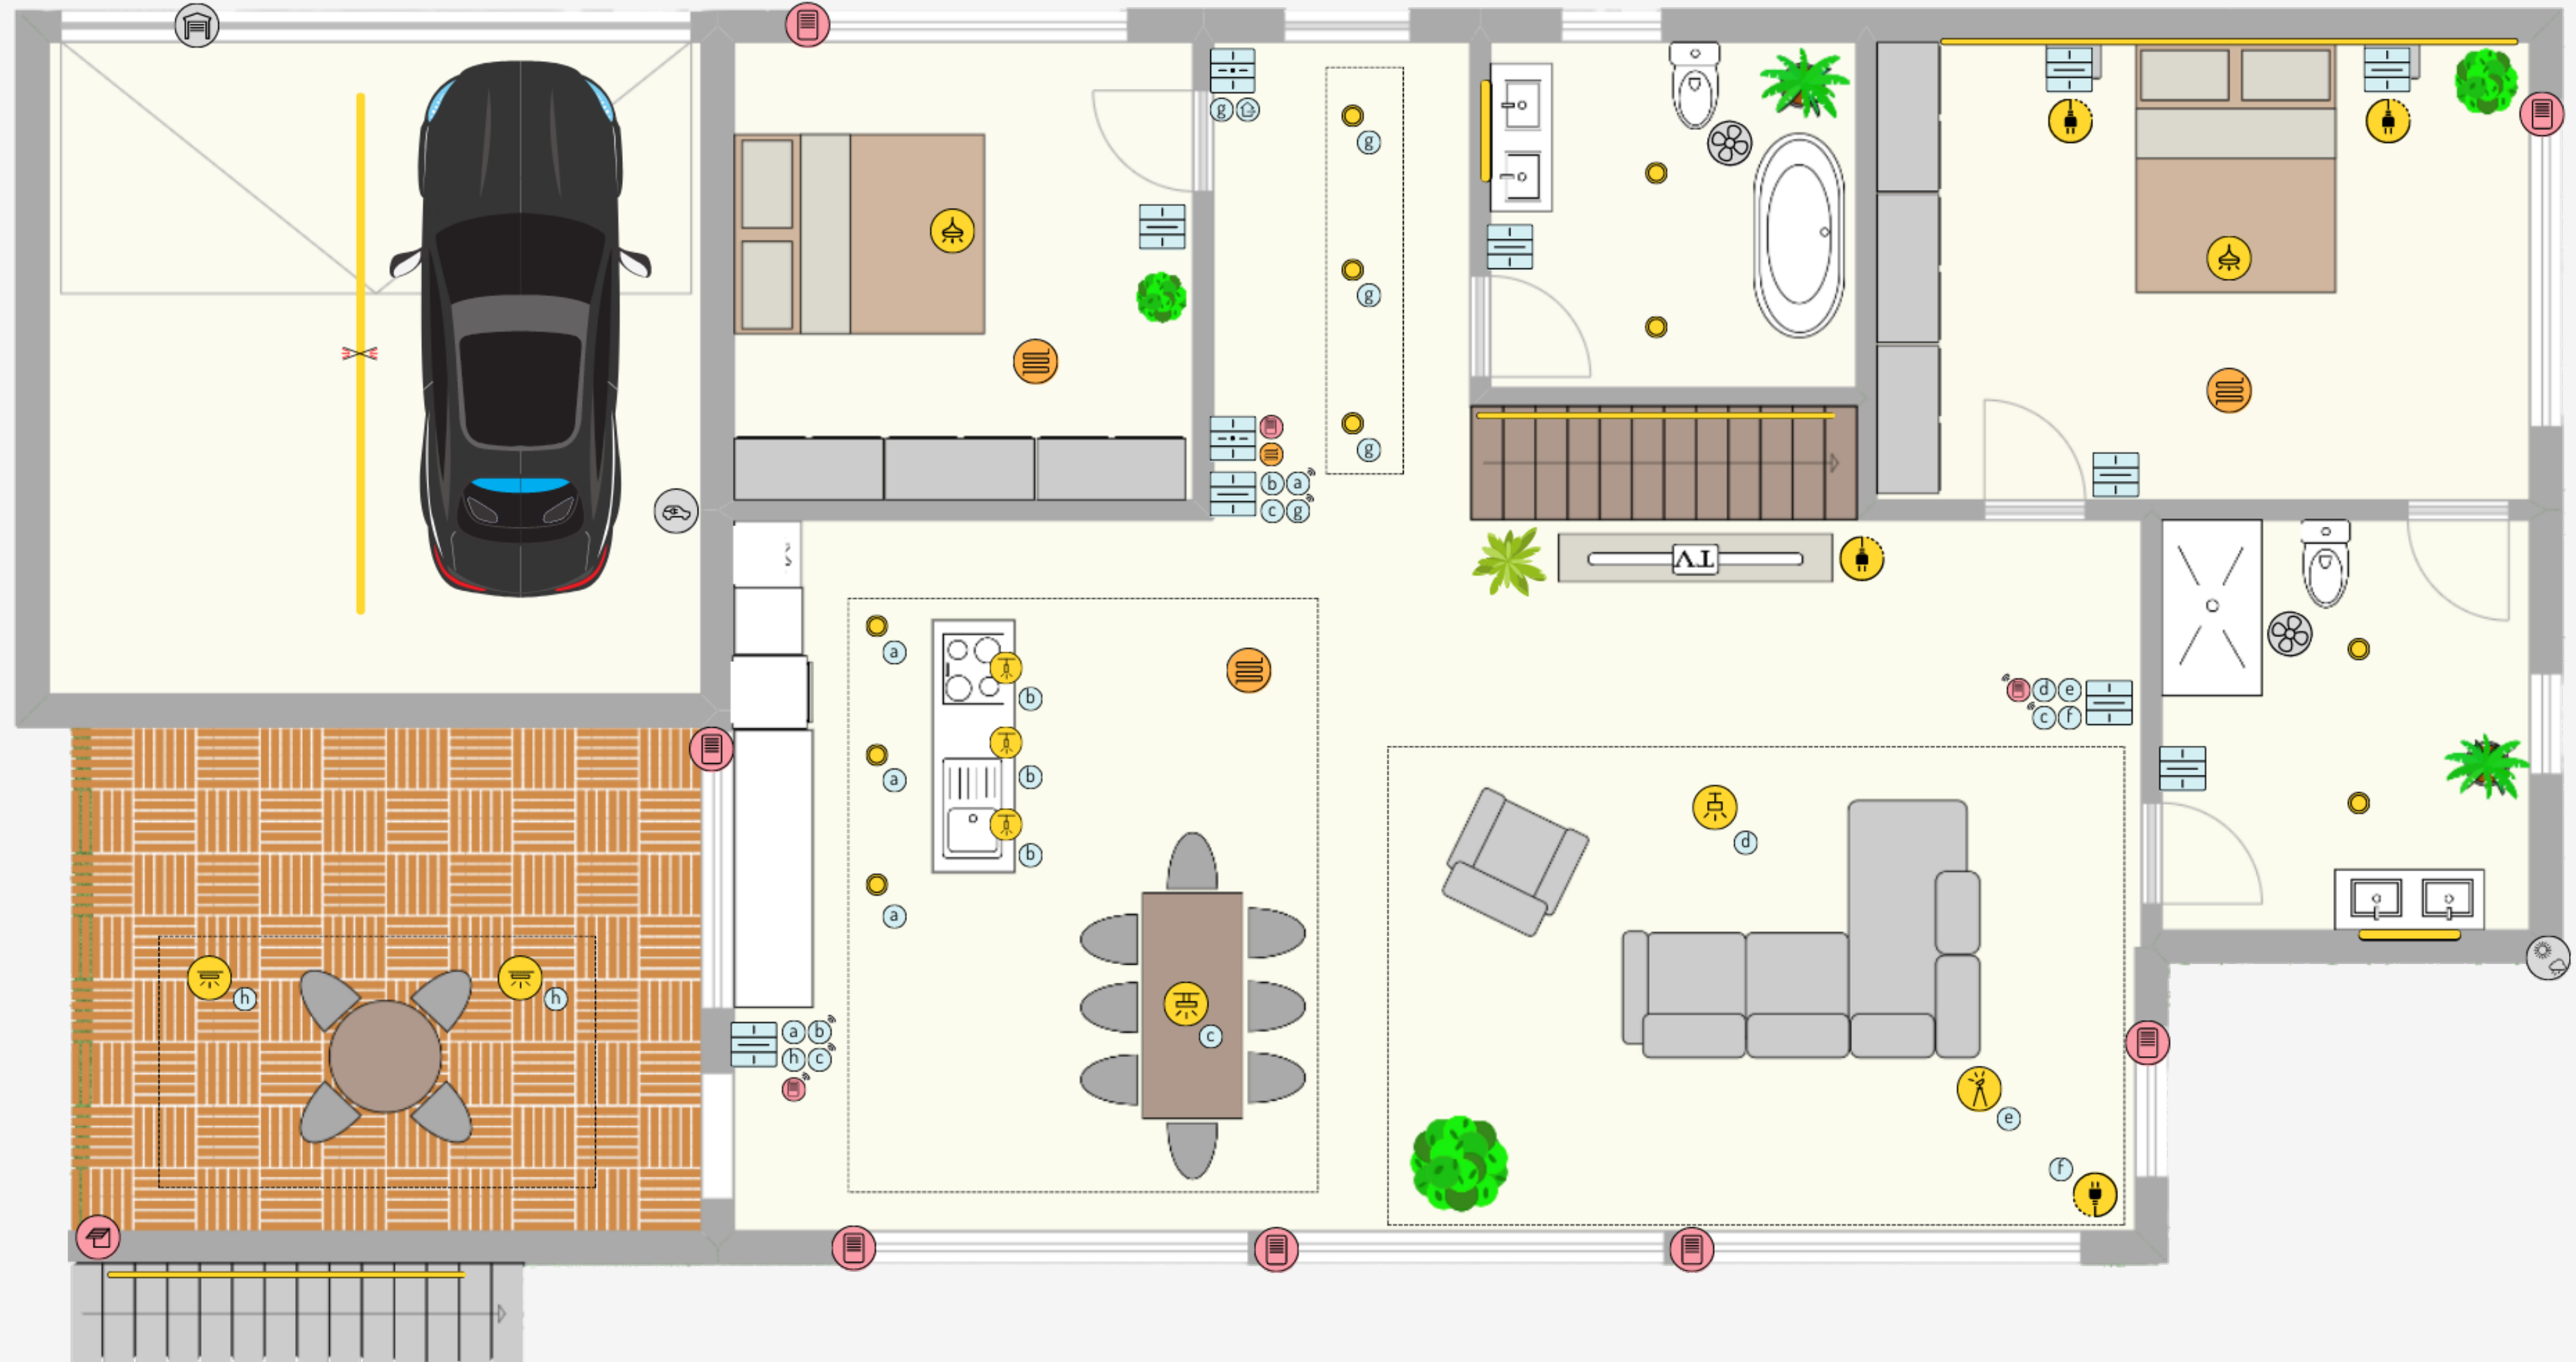

Planification

Example of a technical plan